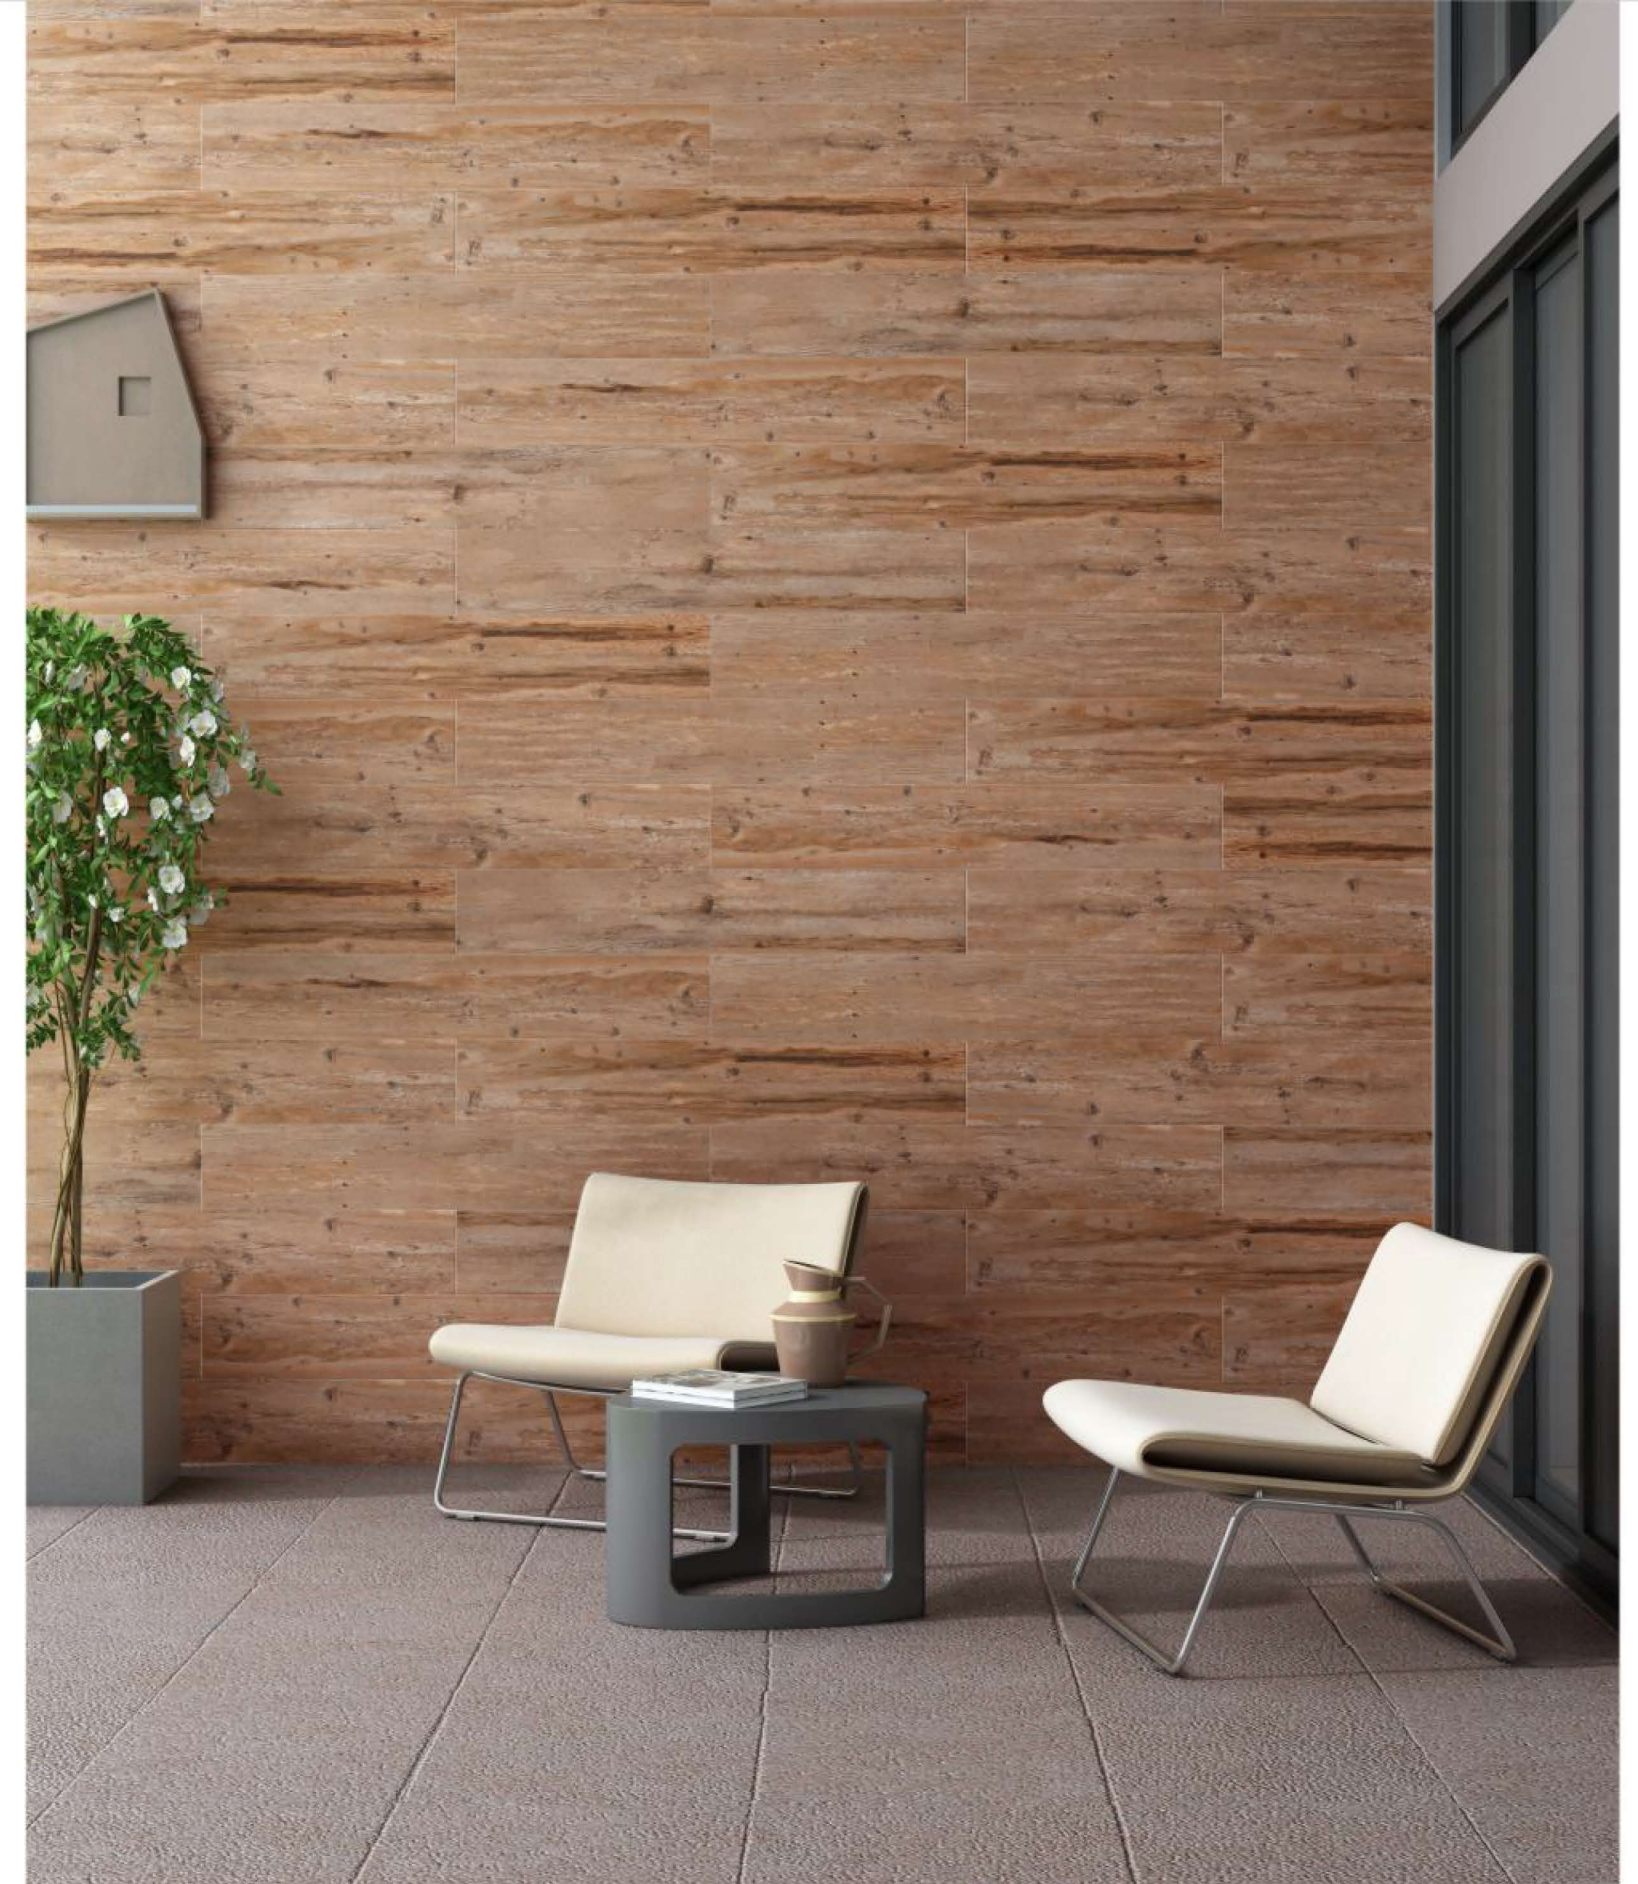

WOODPLANK
200 x 1000 mm
WOODEN TILES

- LIVING
- BATHROOMS
- KITCHEN
- OUTDOOR
- HEAVY TRAFFIC

tiles shown: JK - 915448