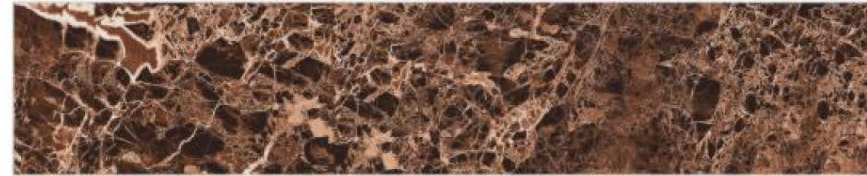

- Wood Surface
- Grout Recommended
- High Definition Printing
- Random Design

tiles shown: S7 - 20159

- LIVING
- BATHROOMS
- KITCHEN
- OUTDOOR
- HEAVY TRAFFIC

**WOODPLANK**  
200 x 1000 mm  
WOODEN TILES