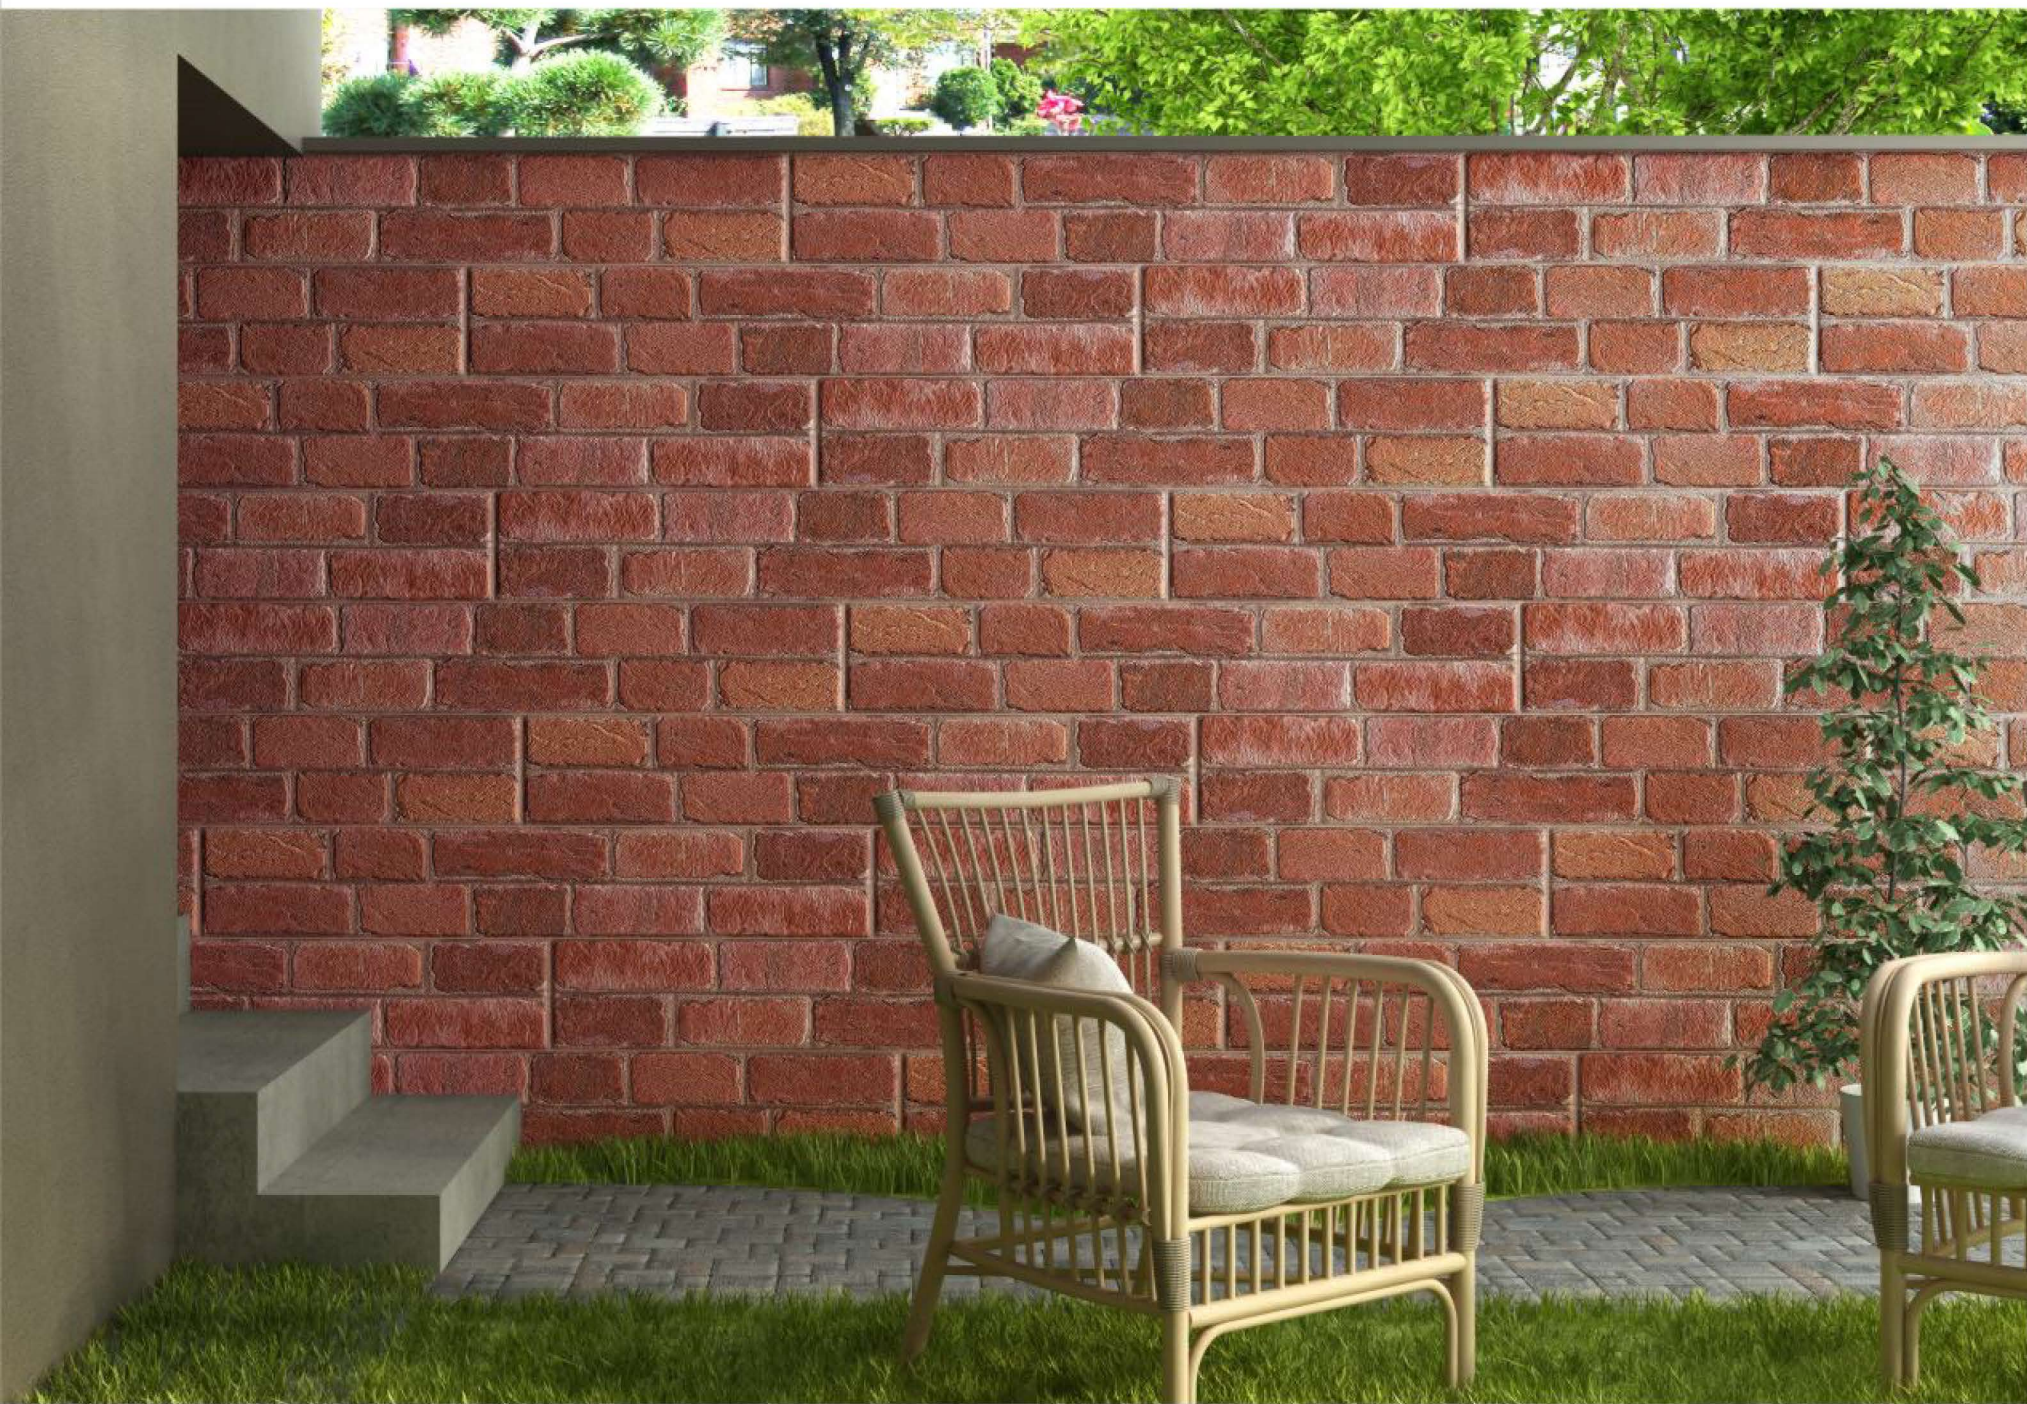

tiles shown: deckwood teak

**WOODPLANK**  
200 x 1000 mm  
WOODEN TILES

DECKWOOD BEIGE

DECKWOOD WALNUT

DECKWOOD TEAK

- Wood Surface
- Grout Recommended
- High Definition Printing
- Random Design

*tiles shown: haggerty bricks*

**WOODPLANK**  
200 x 1000 mm  
WOODEN TILES

- LIVING
- BATHROOMS
- KITCHEN
- OUTDOOR
- HEAVY TRAFFIC

HAGGERTY BRICKS

- Wood Surface
- Grout Recommended
- High Definition Printing
- Random Design

tiles shown: P5 - 21081