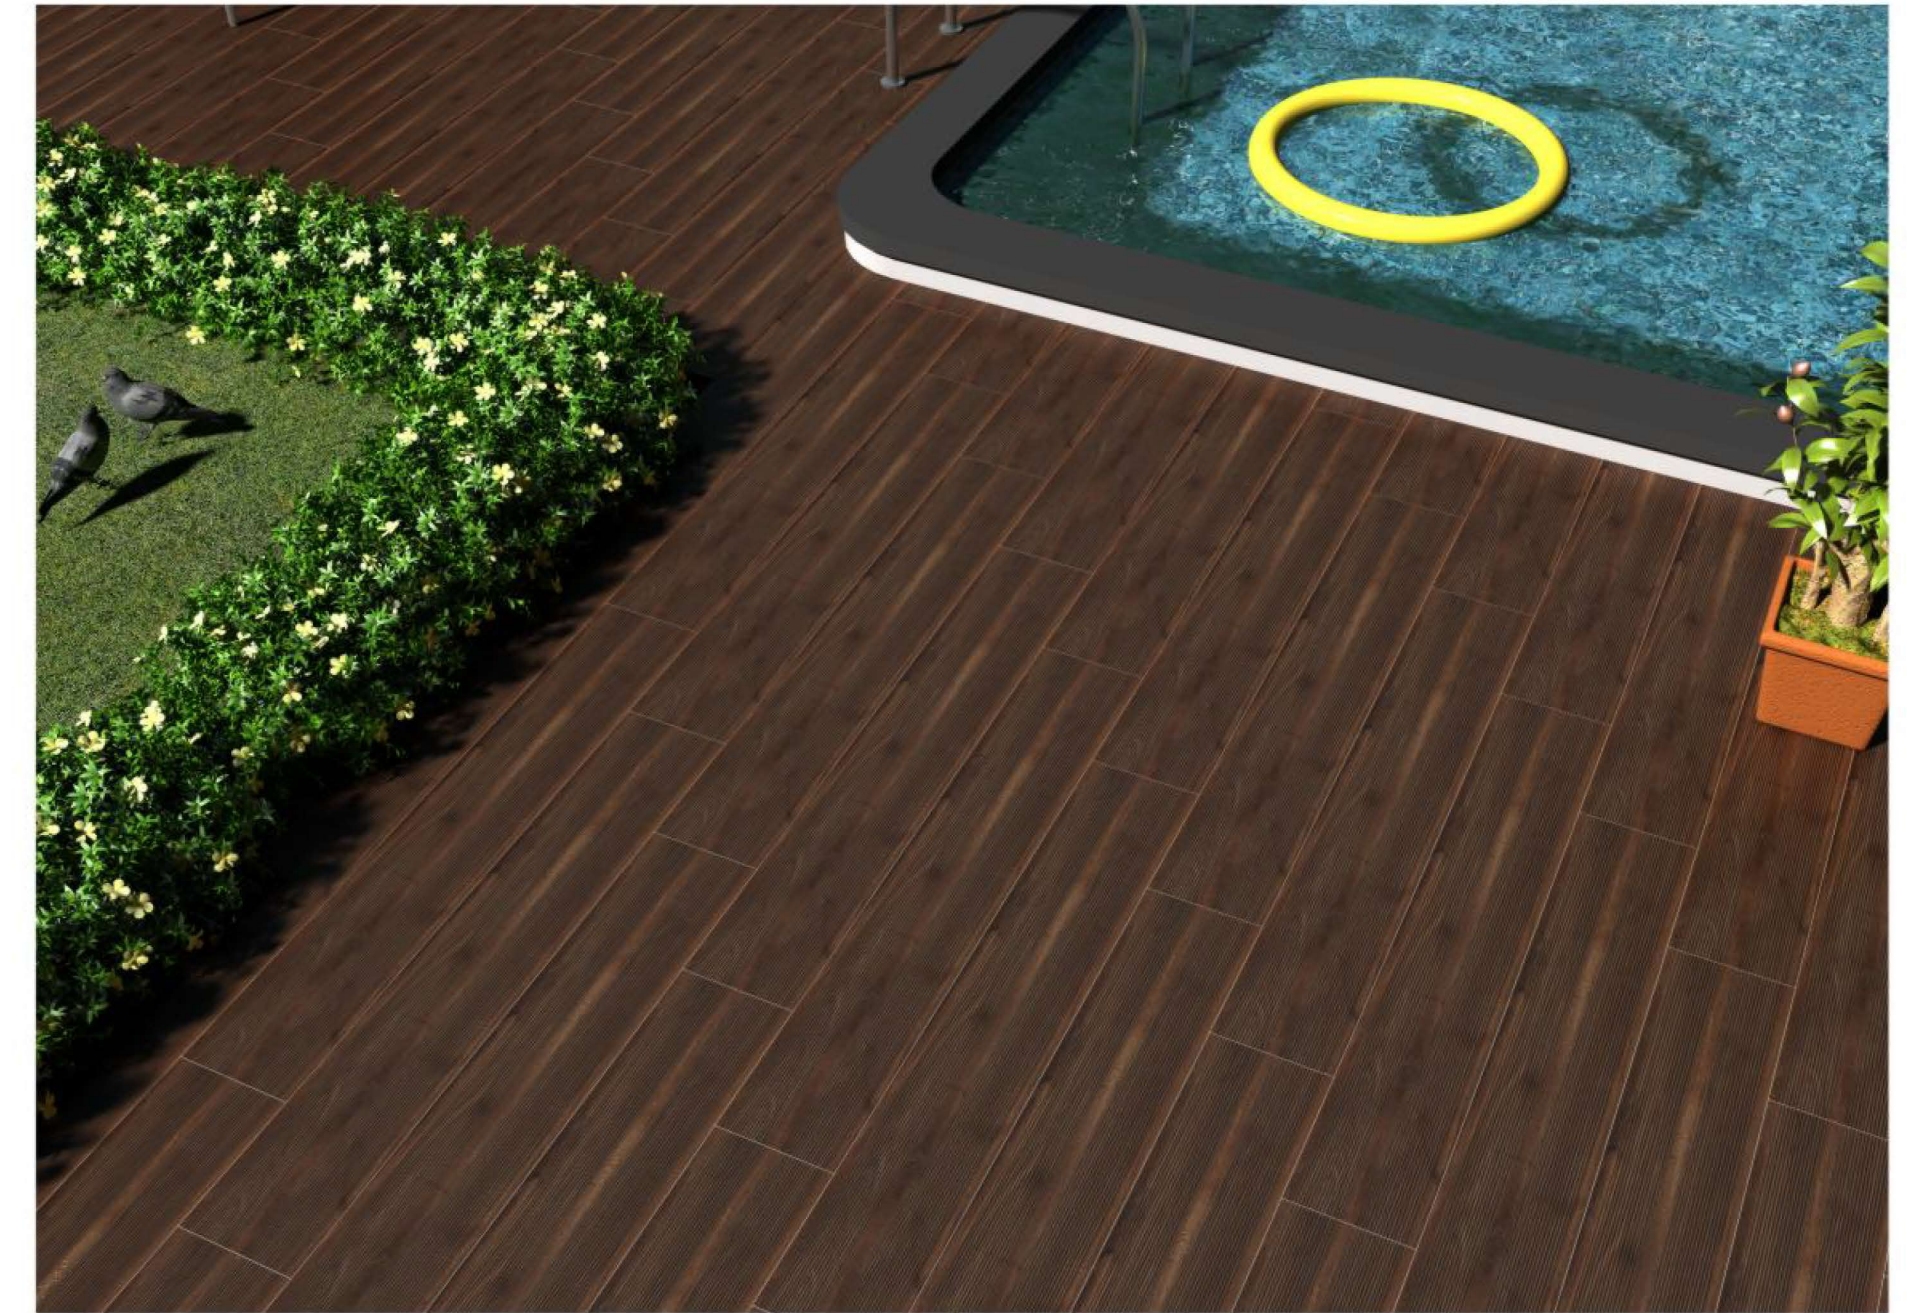

- Wood Surface
- Grout Recommended
- High Definition Printing
- Random Design

tiles shown: deckwood walnut