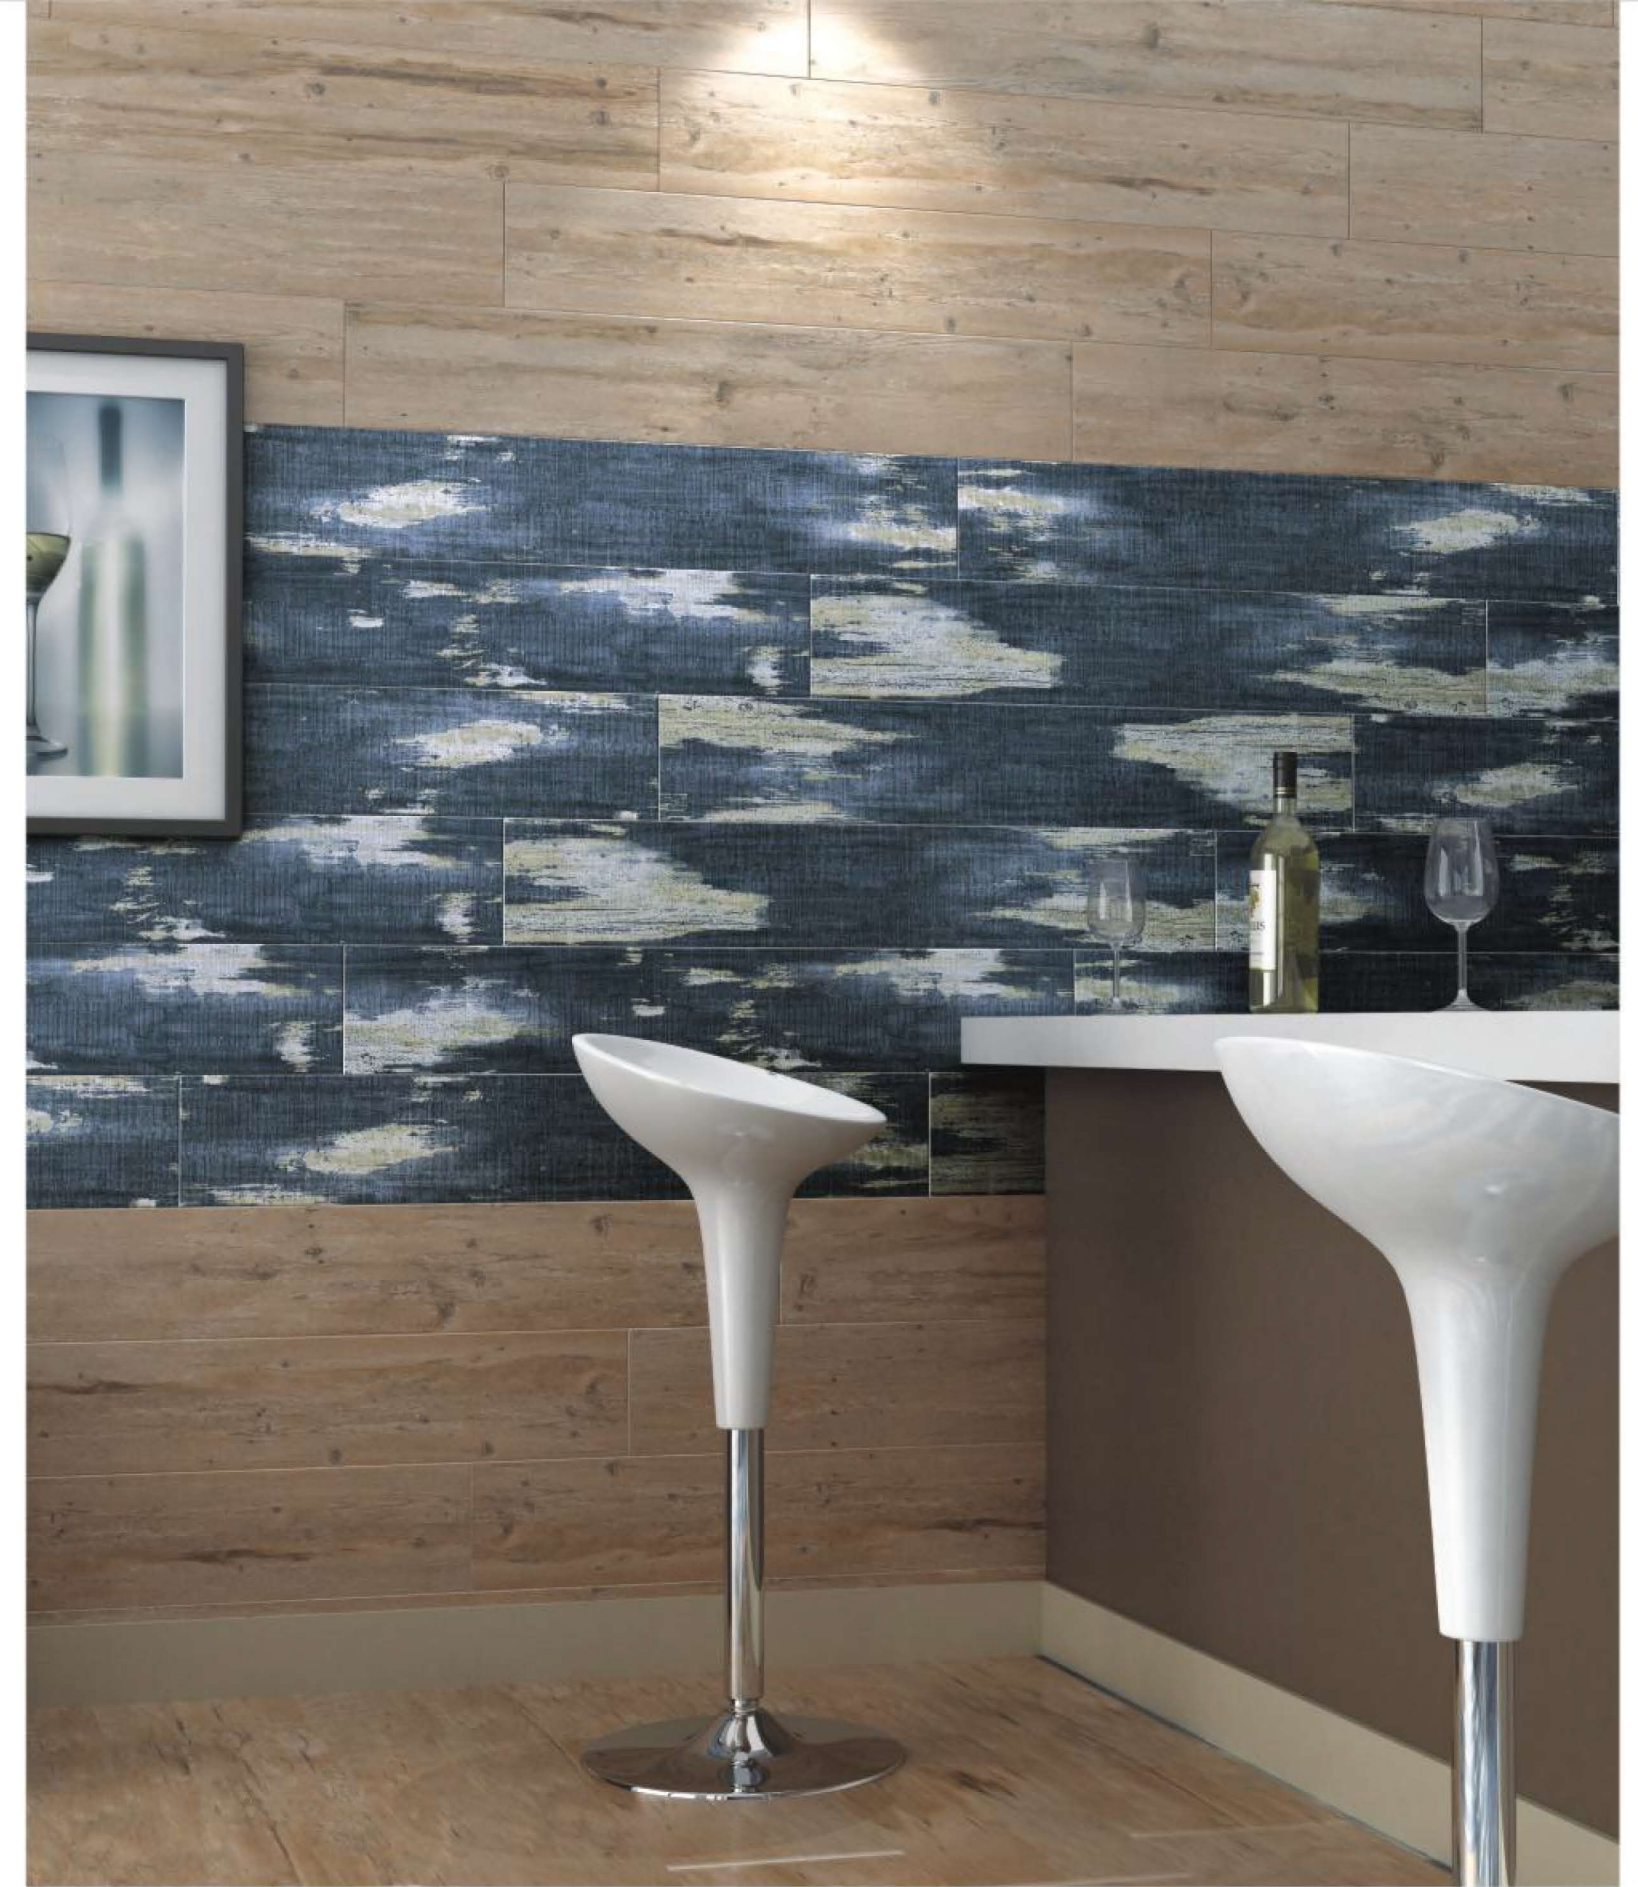

WOODPLANK
200 x 1000 mm
WOODEN TILES

- LIVING
- BATHROOMS
- KITCHEN
- OUTDOOR
- HEAVY TRAFFIC

tiles shown: H - 653033