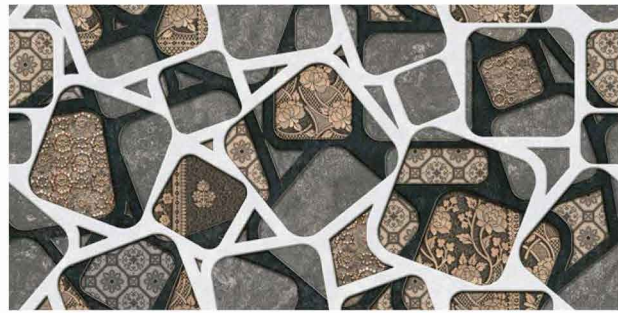

300X600MM
WALL TILES | **MATT**

31062 | H

300X600MM
WALL TILES | **MATT**