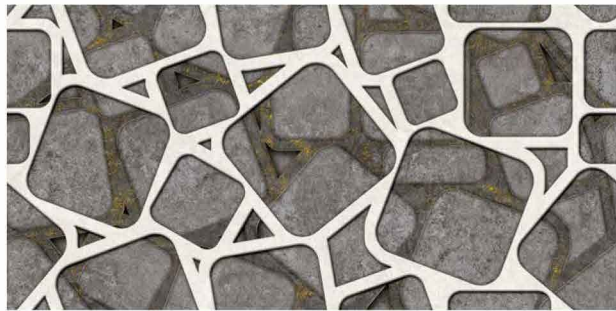

Random design

Use 3mm Space

High Definition

Digital tech.

Wall Tiles

**300X600MM**  
WALL TILES | **MATT**

31067 | L

31067 | H3