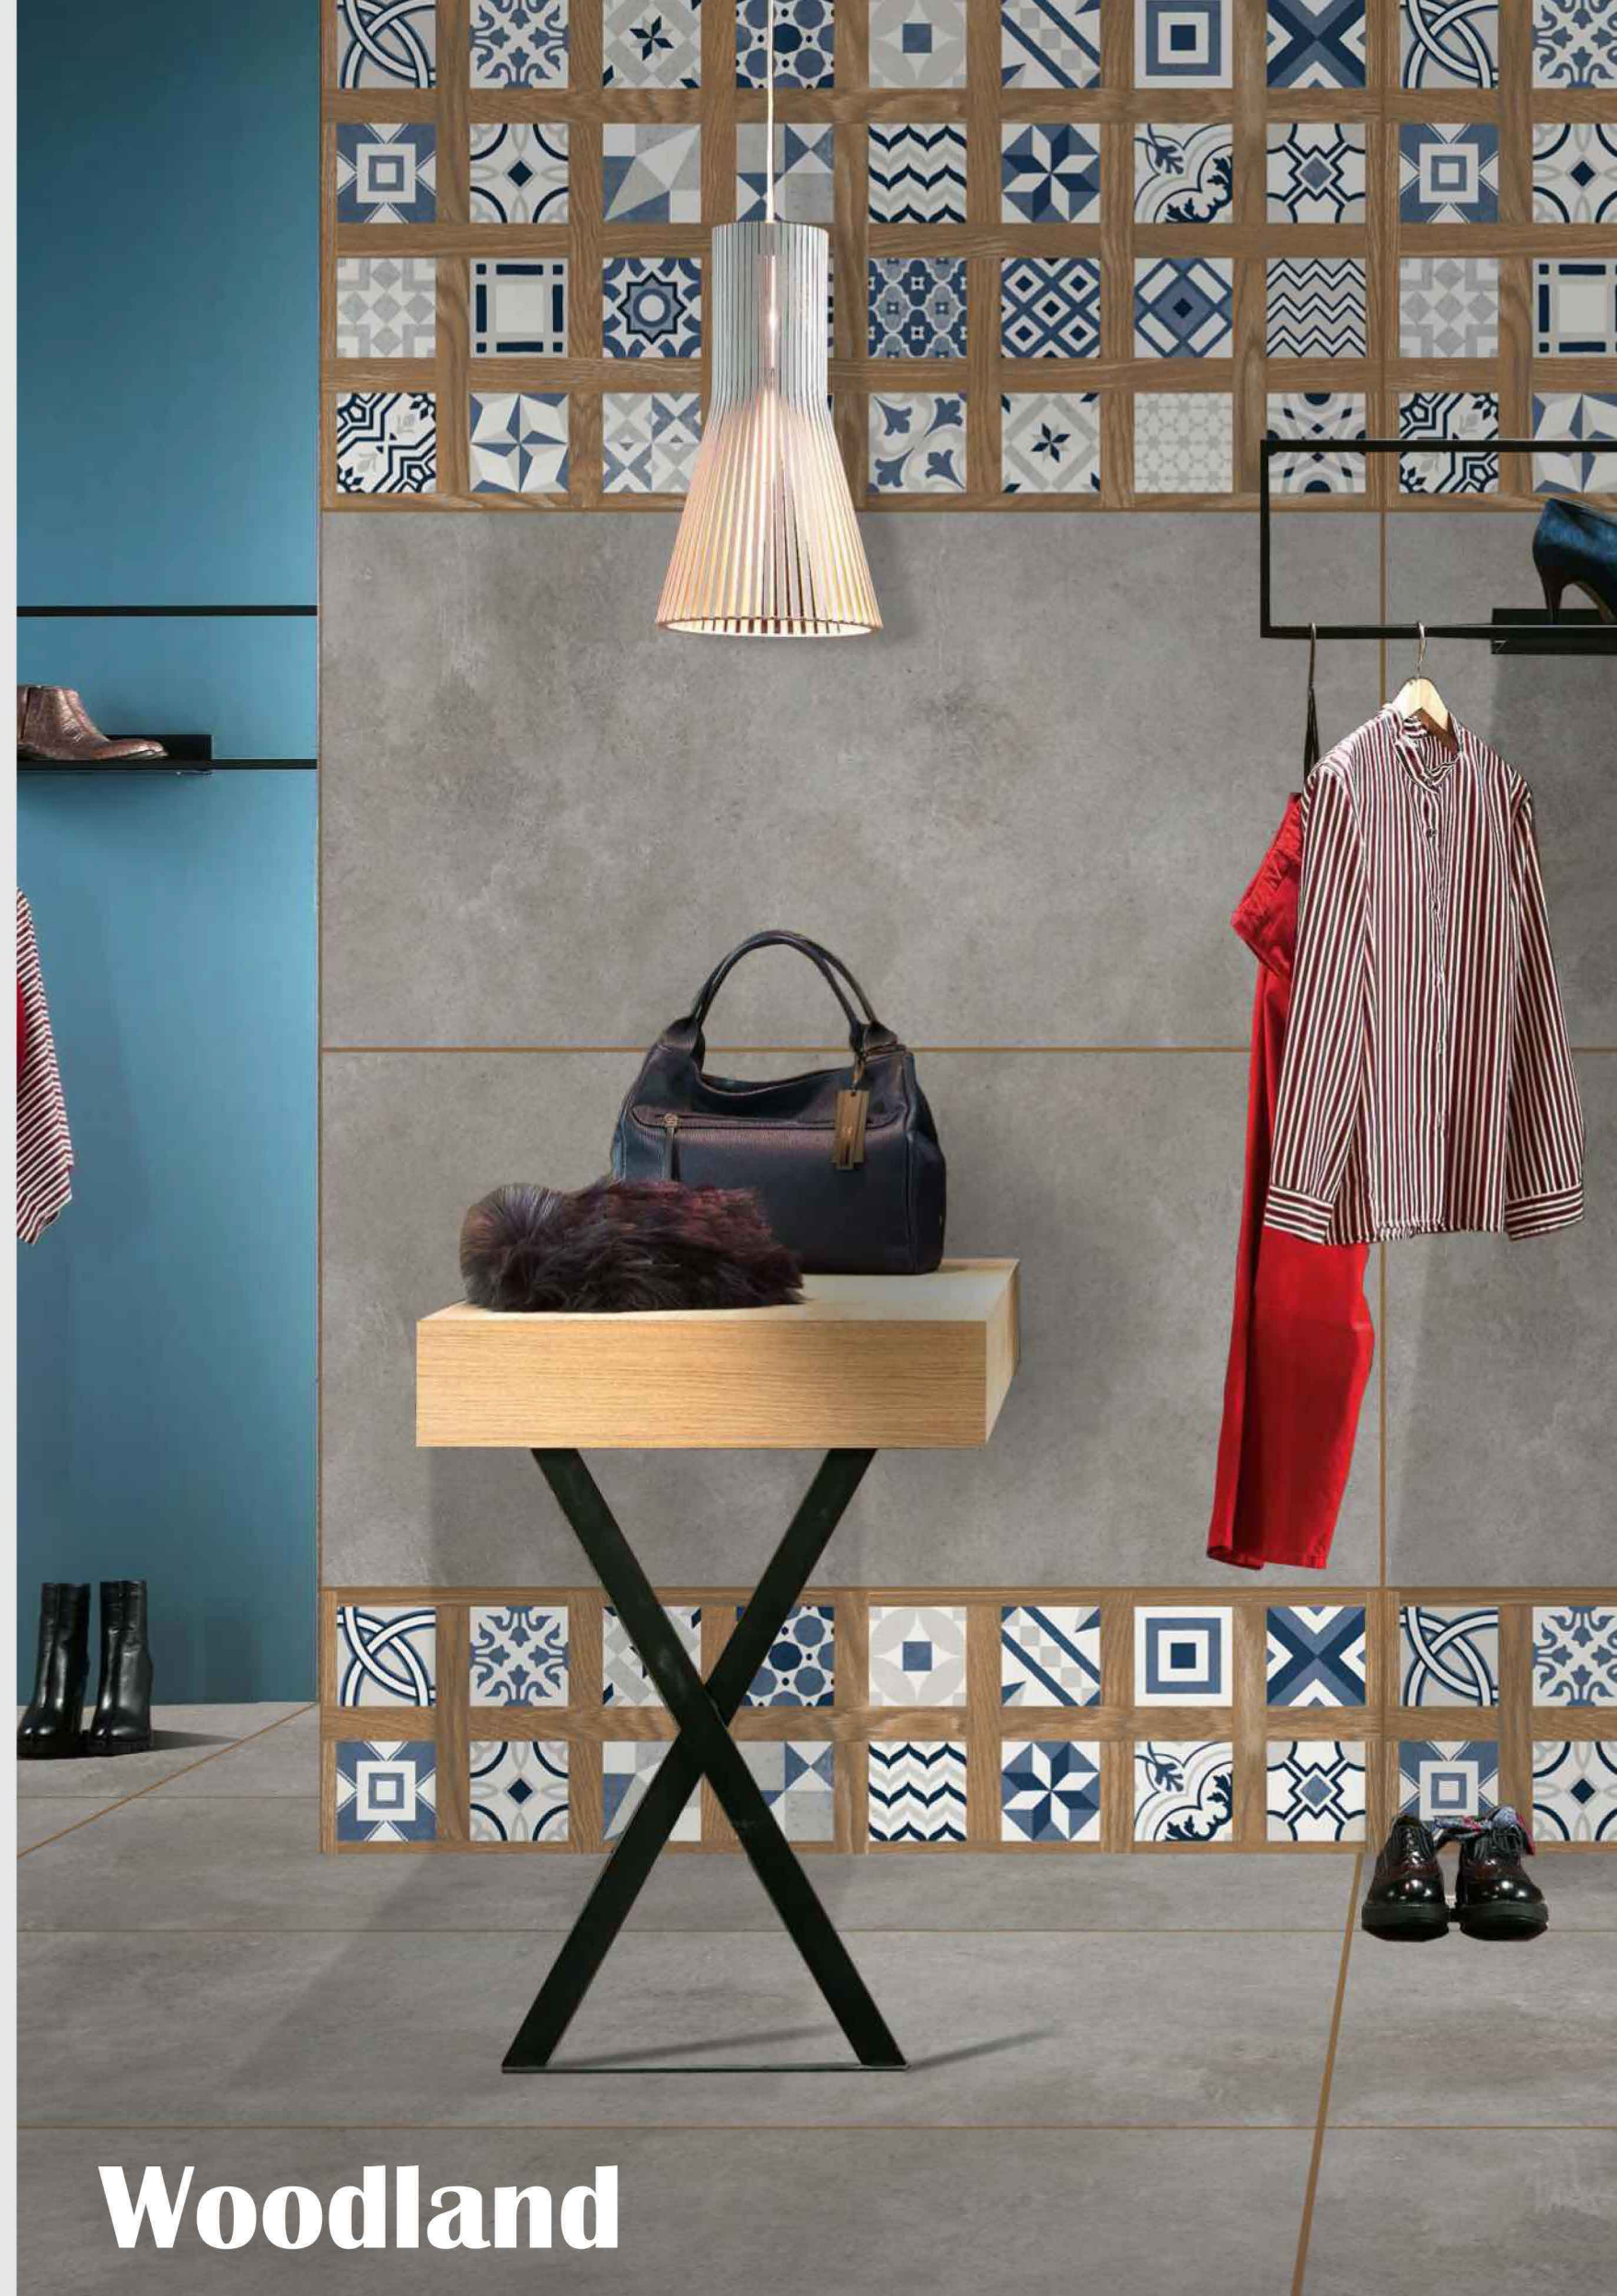

WOODLAND BLUE DECOR