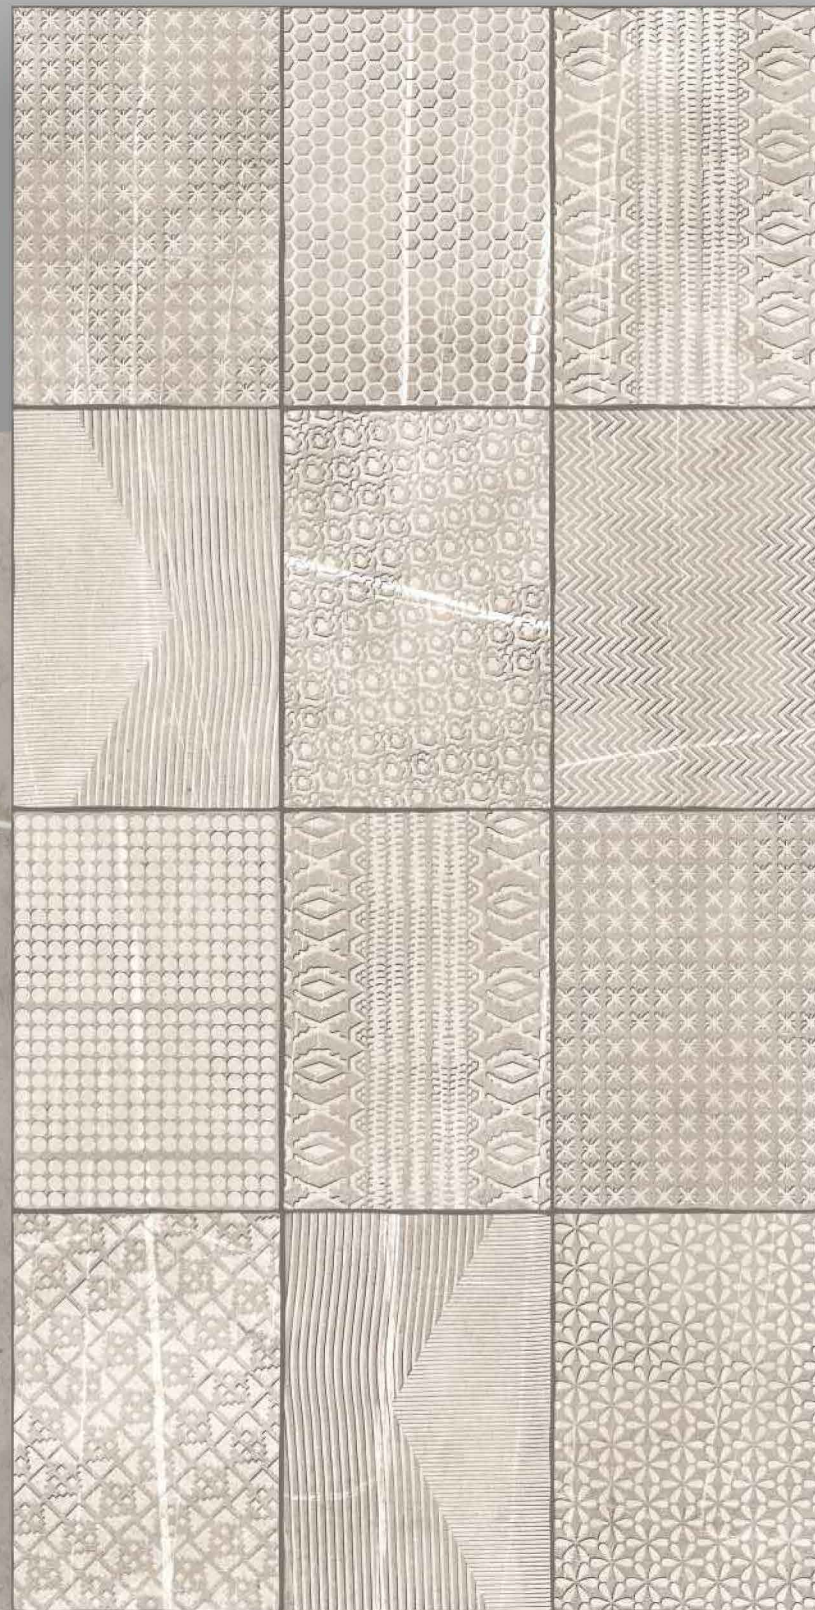

I CONCEPT
CARVING SURFACE

CARVIN EFFECT

600x1200MM

LEGNANO