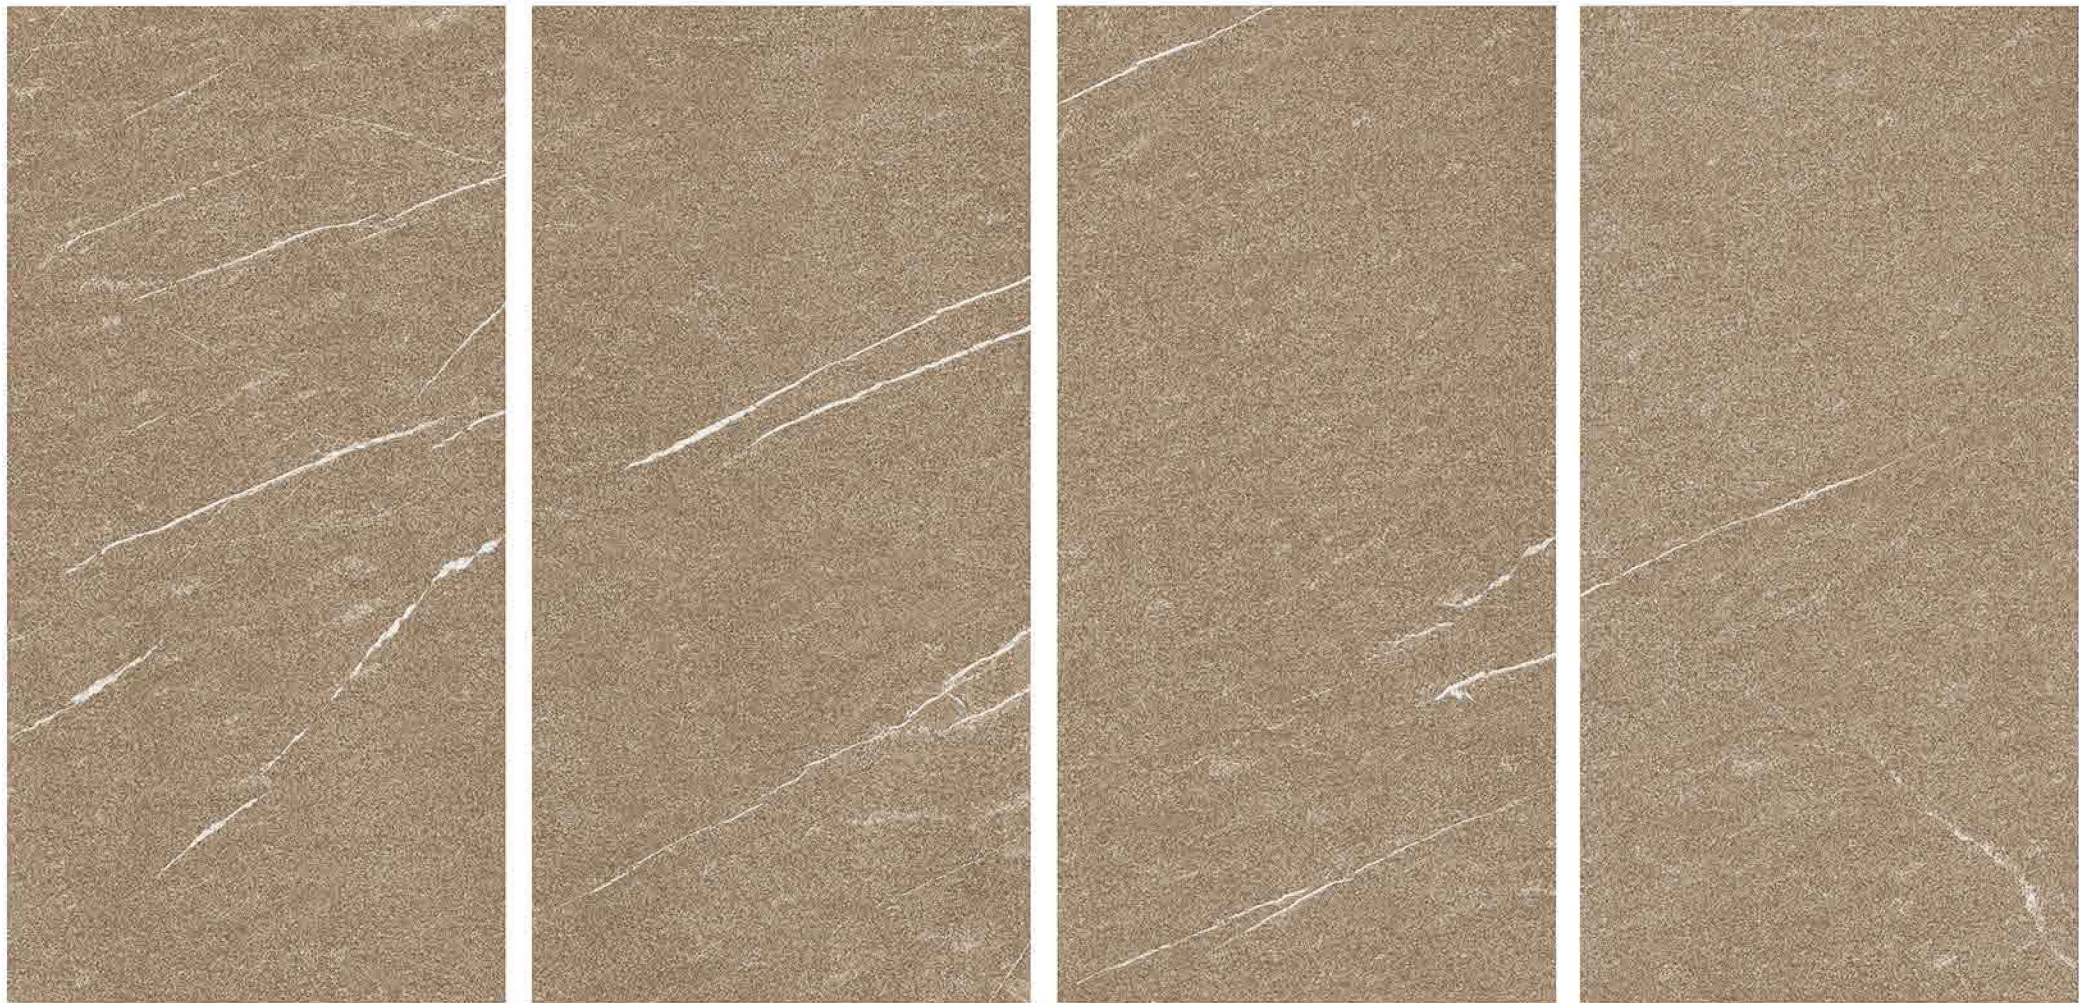

SANTELIA BROWN

SURFACE Matt	SIZE 60x120 CM	RANDOMS 4

- Eco-Friendly
- Digital Printing *
- High Reflection Glaze
- Abrasion Resistance
- Imported Super Glaze
- 100% Replacement for Italian Marble
- Zero Maintenance
- Low Water Absorption
- Nano-Technology
- Random Design