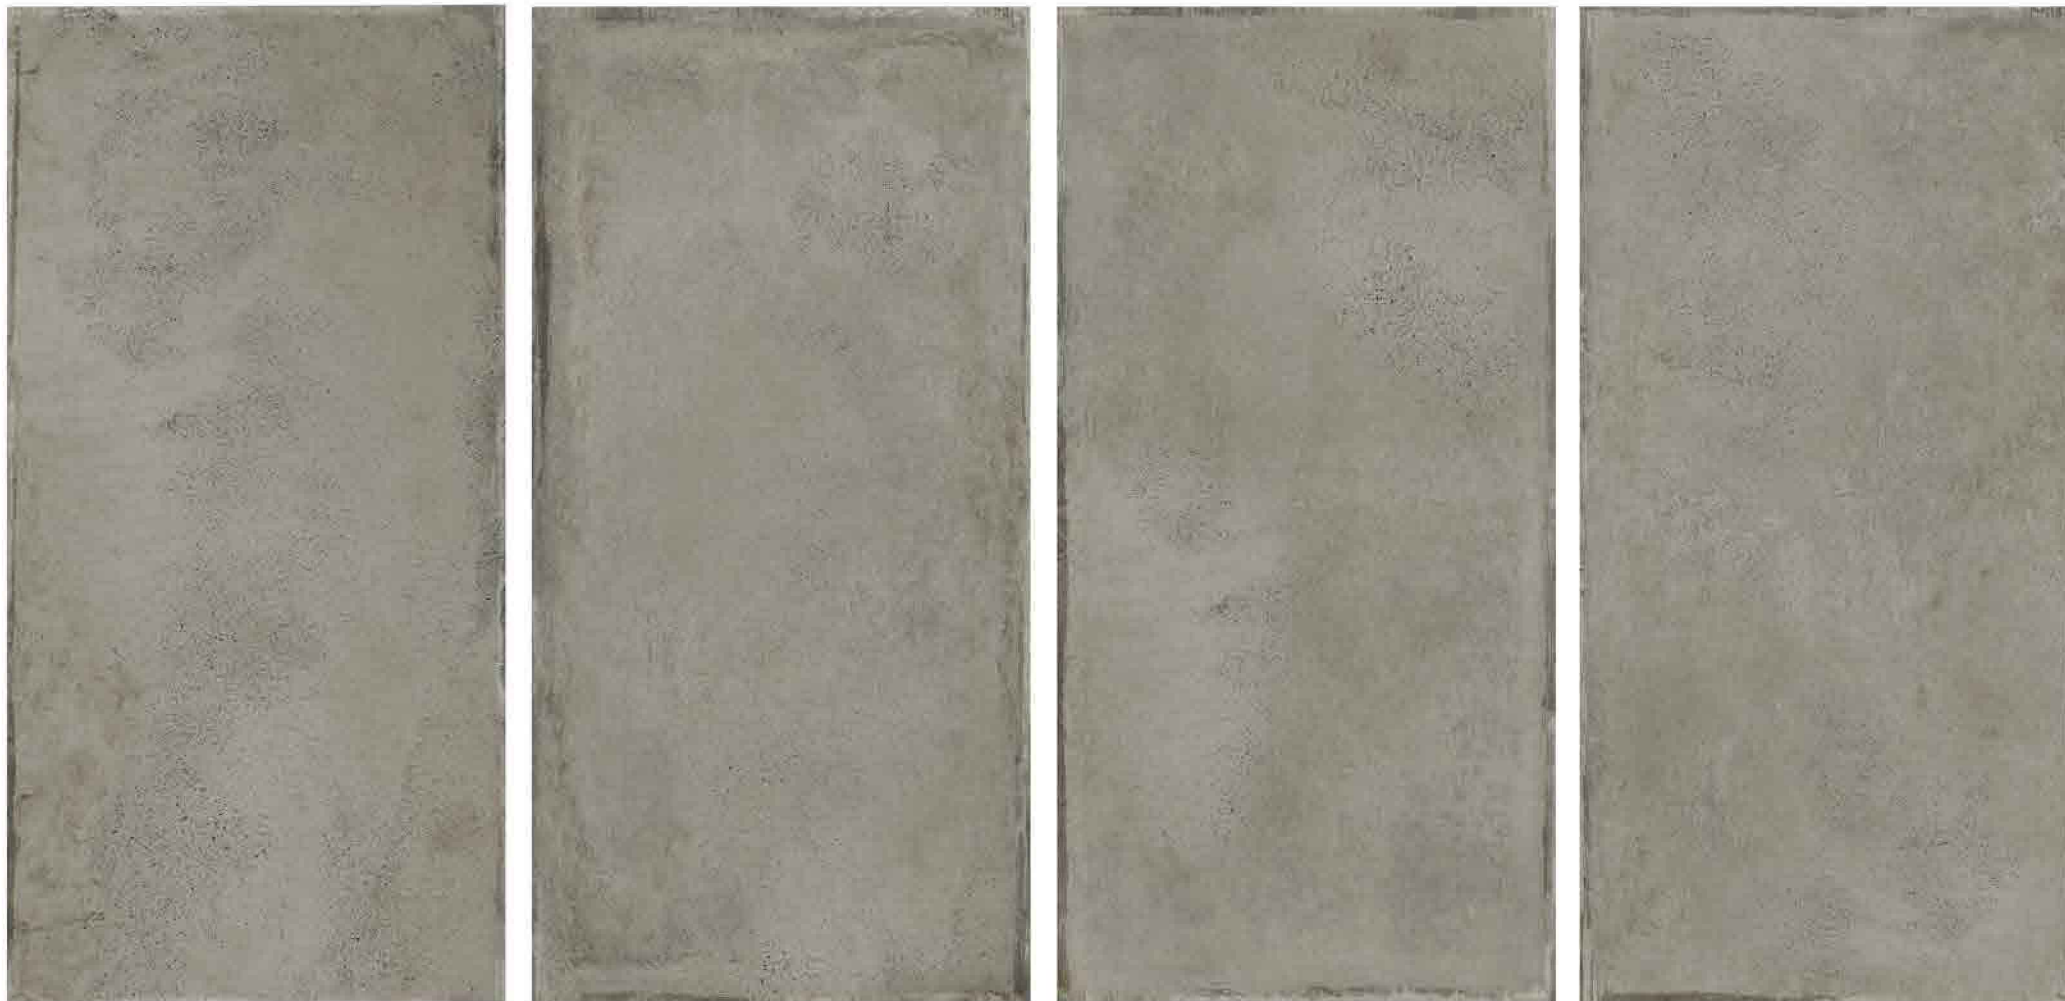

Parma

SURFACE Matt	SIZE 60x120 CM	RANDOMS 4

- Eco-Friendly
- Digital Printing +
- High Reflection Glass
- Abrasion Resistance
- Imperial Super Glass
- 100% Replacement for Italian Marble
- Zero Maintenance
- Low Water Absorption
- Nano Technology
- Random Design