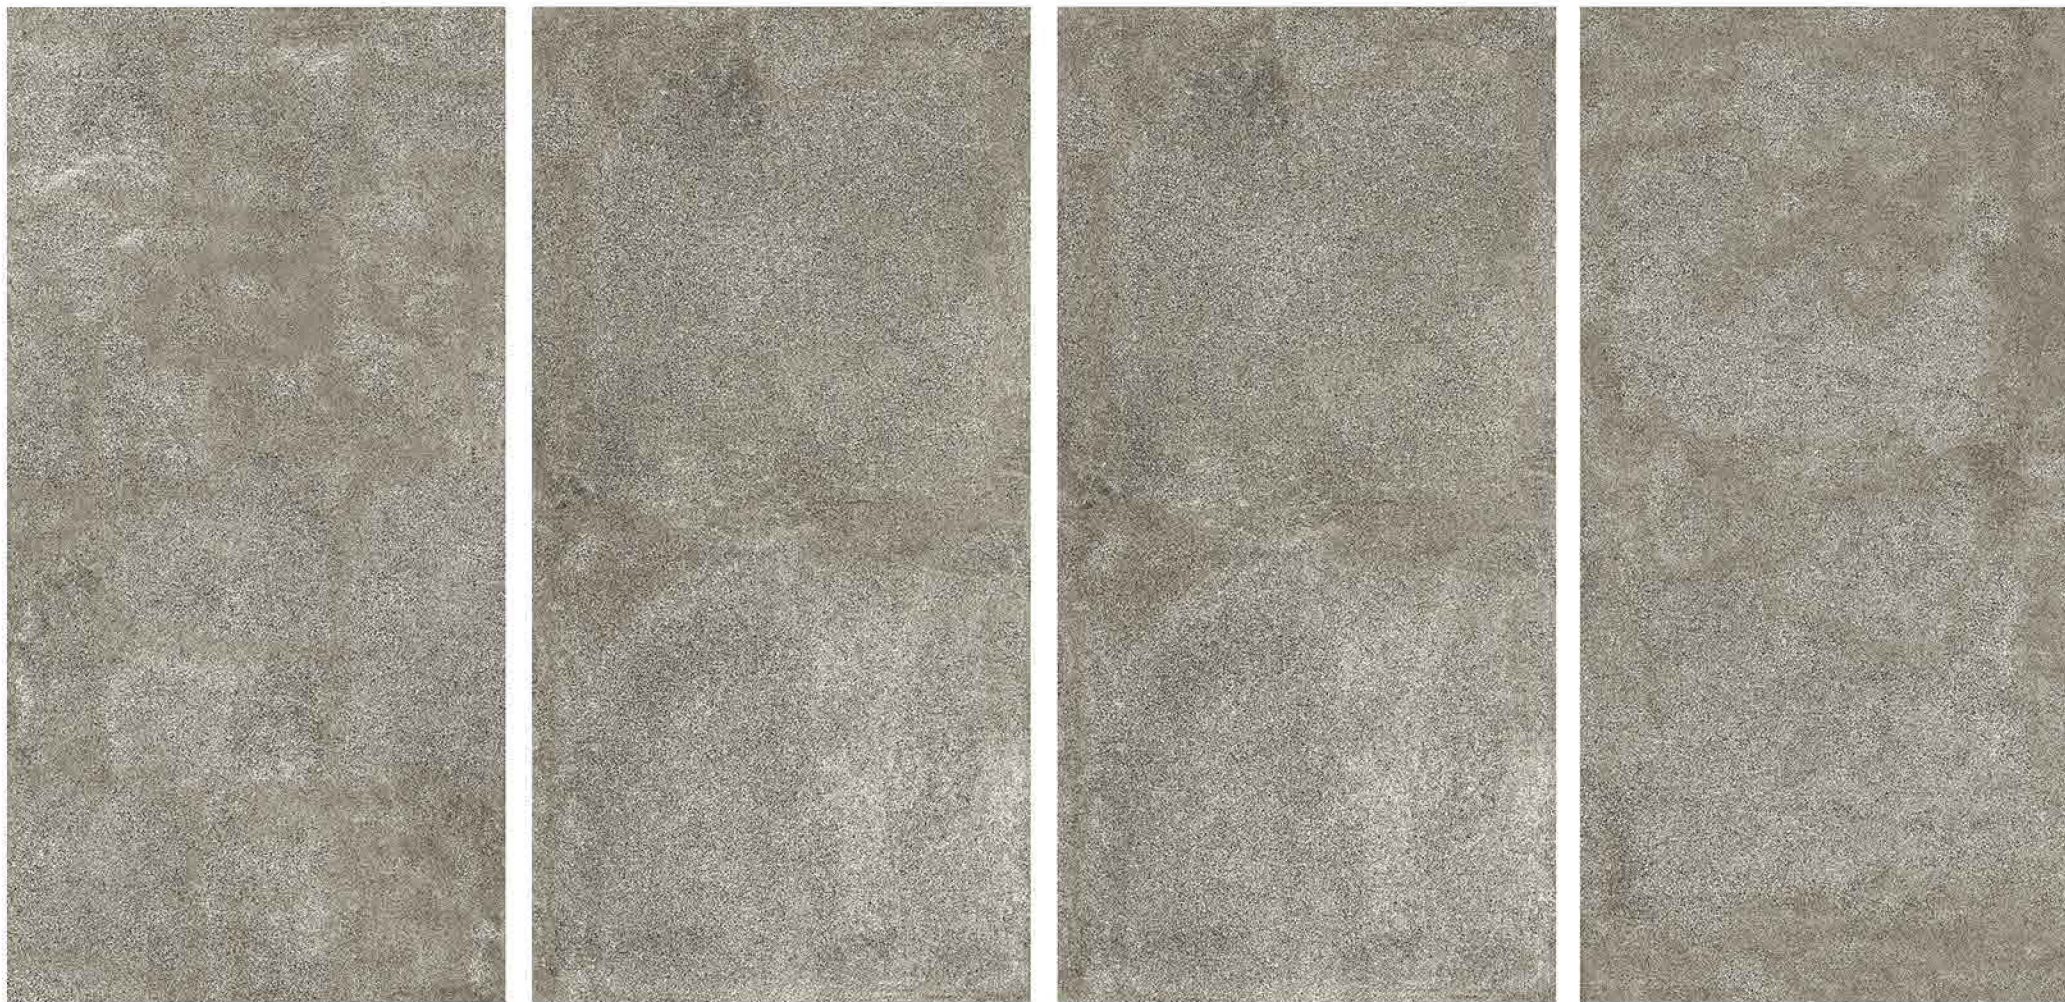

CEMENTO SMOKY

SURFACE Matt	SIZE 60x120 CM	RANDOMS 3

- Eco Friendly
- Digital Printing
- High Reflection Glaze
- Abrasion Resistance
- Imported Super Glaze
- 100% Replacement for Italian Marble
- Zero Maintenance
- Low Water Absorption
- Nano Technology
- Random Design