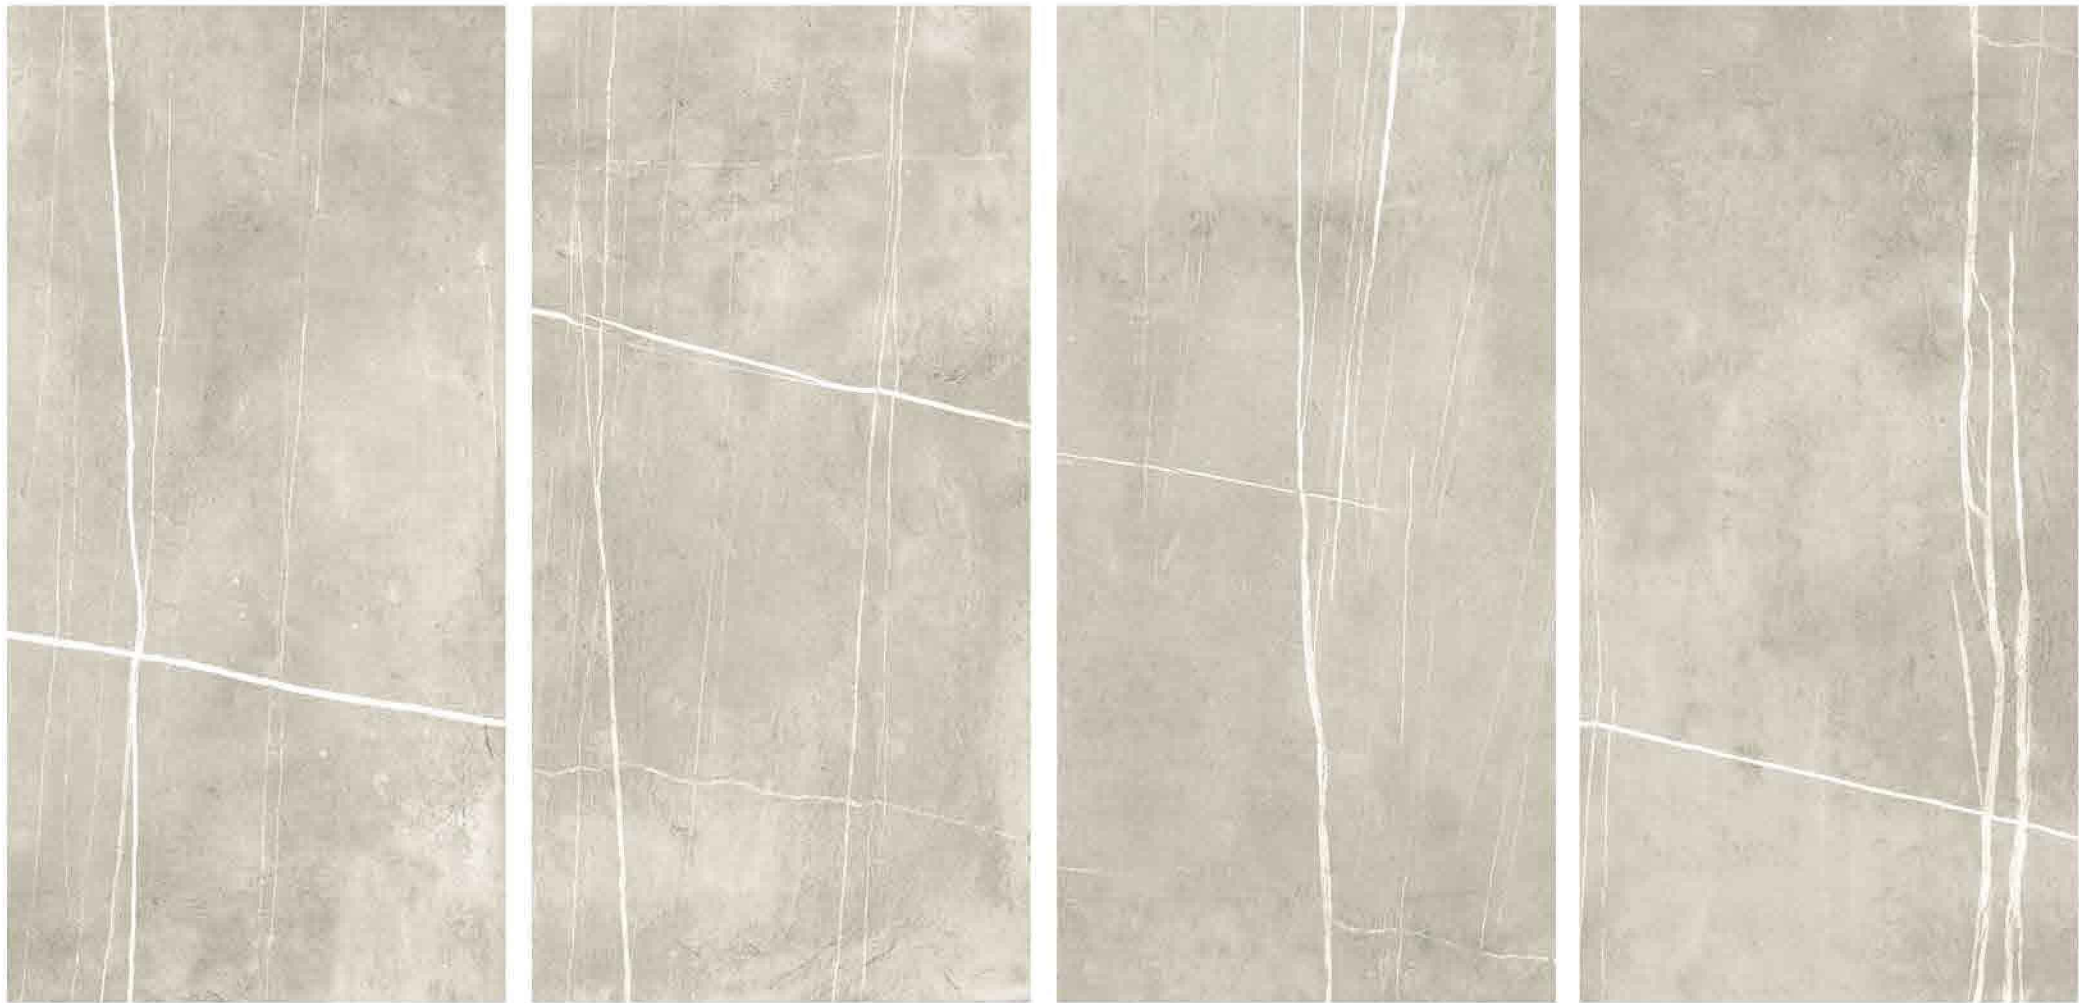

Legnano

SURFACE Matt	SIZE 60x120 CM	RANDOMS 4

- Eco-Friendly
- Digital Printing
- High Reflection Glass
- Abrasion Resistance
- Impervious Super Glass
- 100% Replacement for Italian Marble
- Zero Maintenance
- Low Water Absorption
- Nano Technology
- Random Design