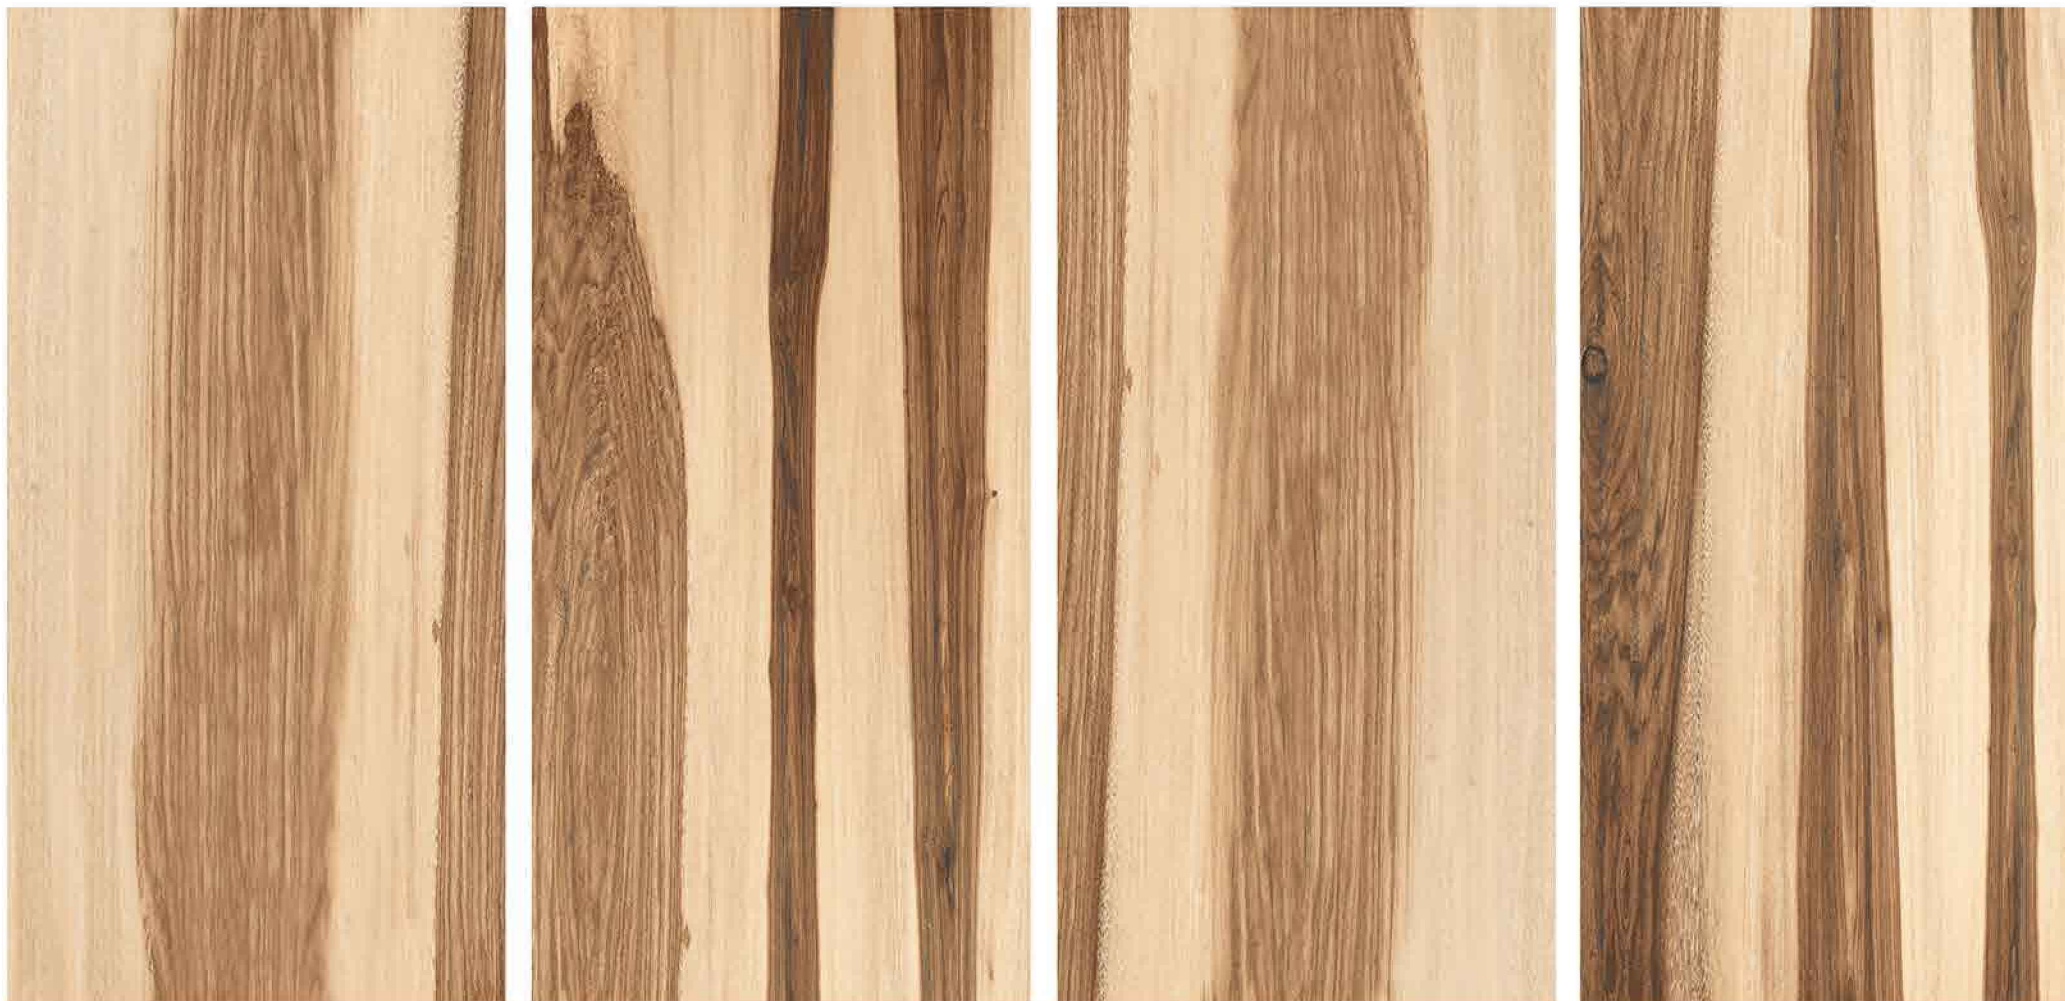

Abrasion Resistance

Imported Super Glaze

100% Replacement for Italian Marble

Zero Maintenance

Low Water Absorption

Nano-Technology

Random Design

Cedarwood Natural