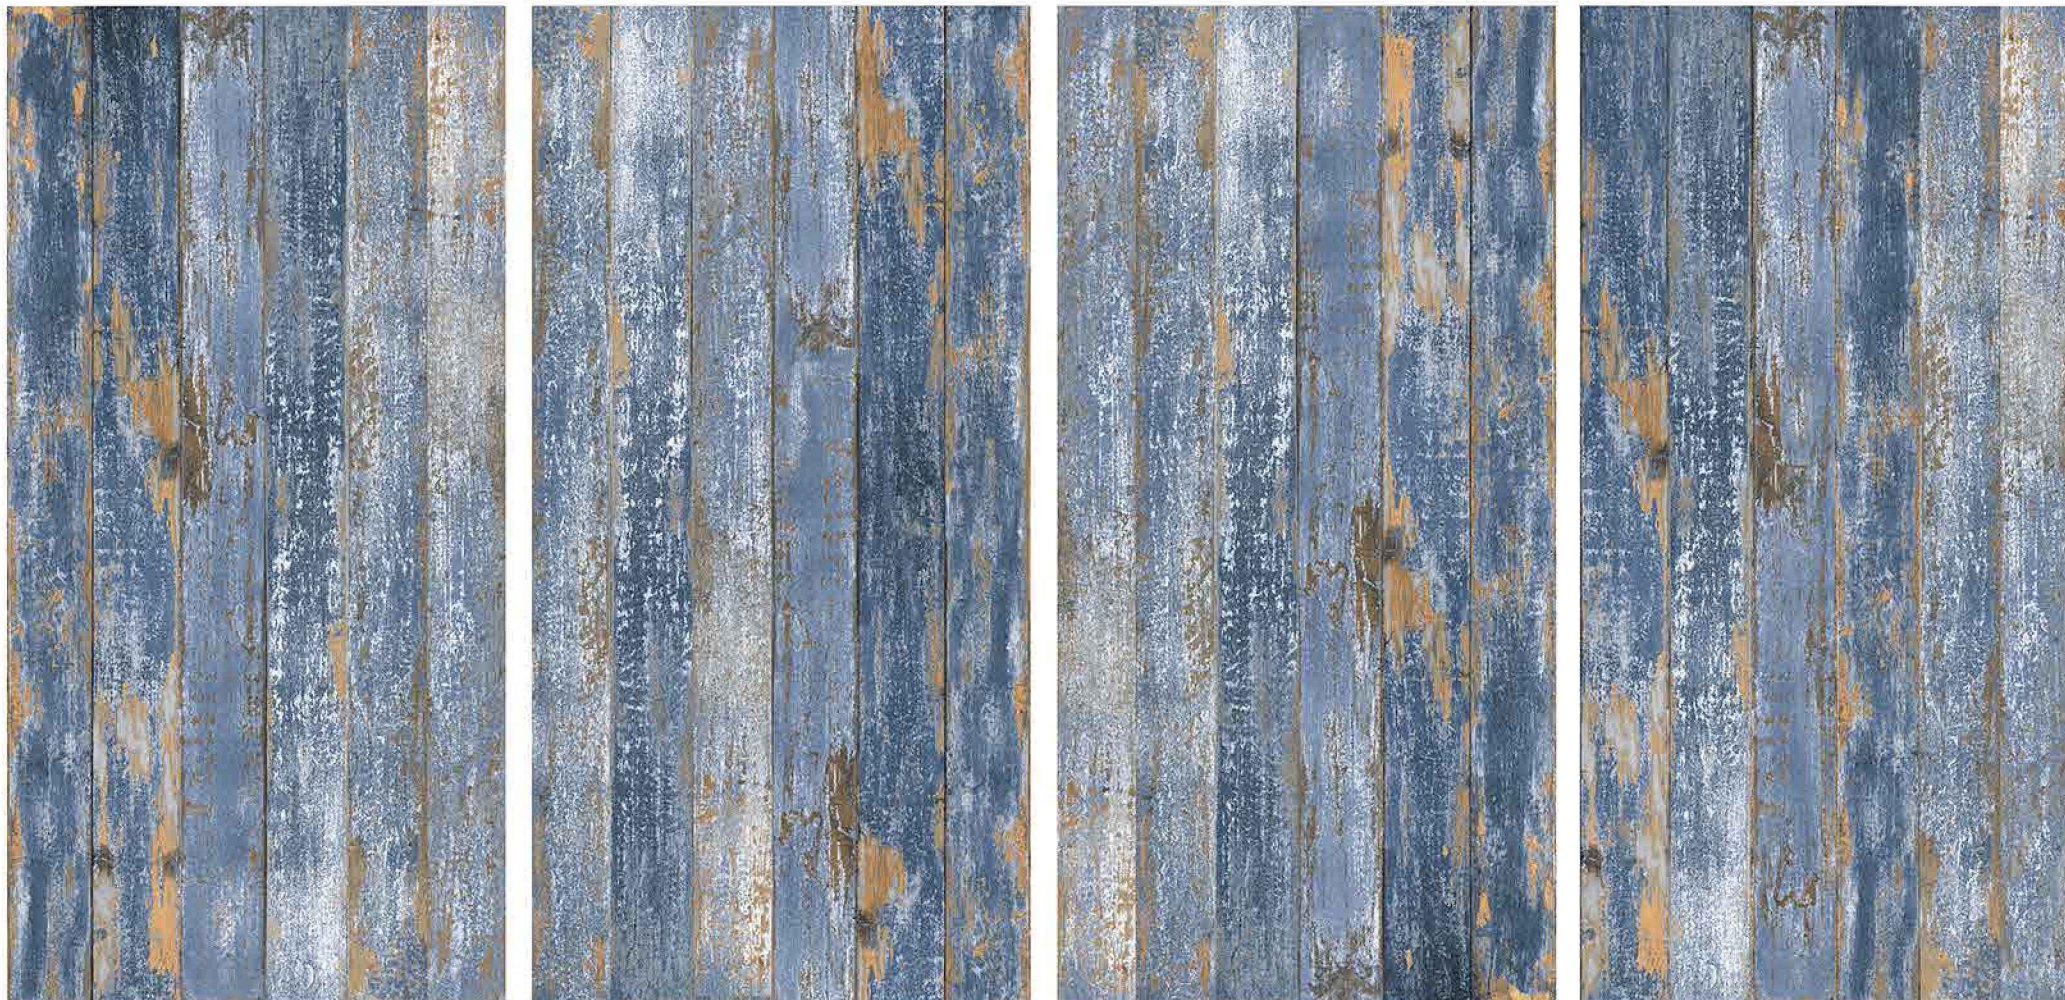

RUST WOOD BLUE

SURFACE
Matt

SIZE
60x120 CM

RANDOMS
3

Eco-Friendly

Digital Printing *

High Reflection Glaze

Abrasion Resistance

Imported Super Glaze

100% Replacement for Italian Marble

Zero Maintenance

Low Water Absorption

Nano-Technology

Random Design