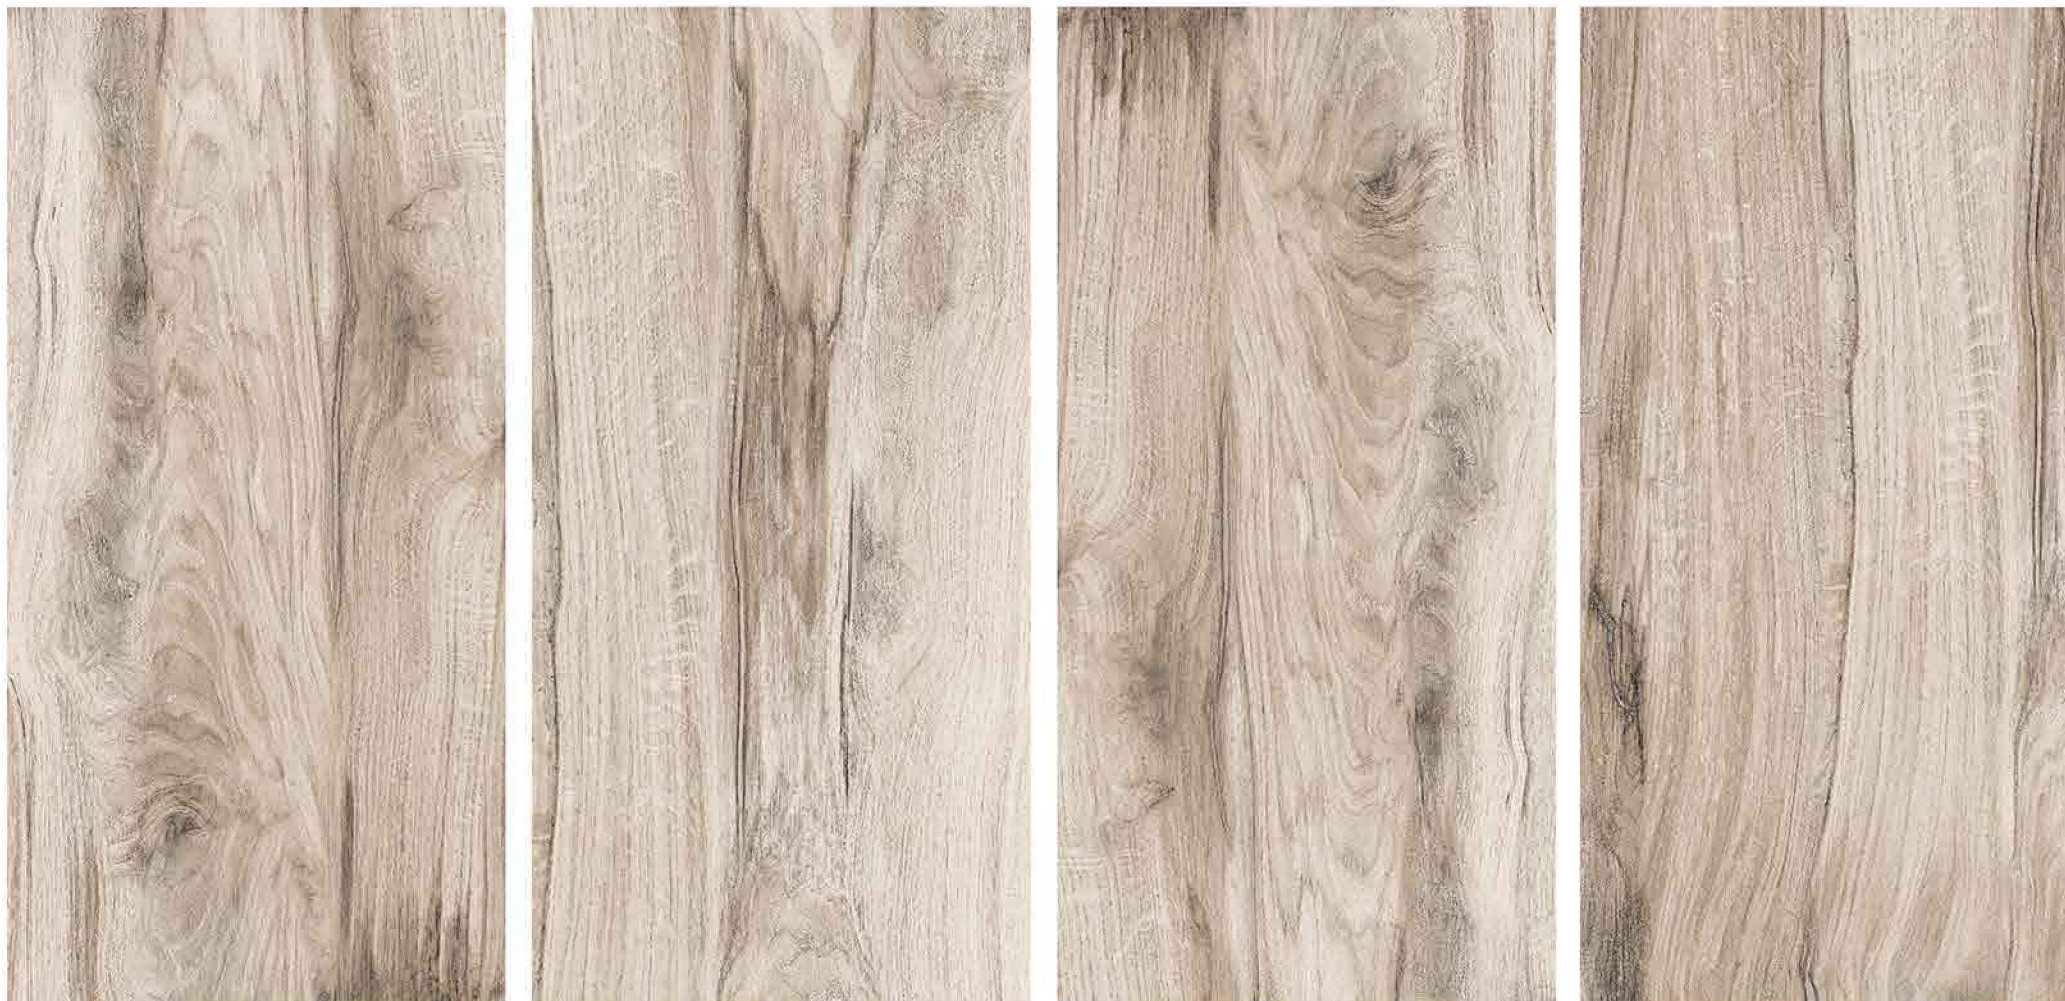

Cherrywood Beige

<p>SURFACE Matt</p>	<p>SIZE 60x120 CM</p>	<p>RANDOMS 3</p>
--------------------------------	----------------------------------	-----------------------------

- Eco-Friendly
- Digital Printing *
- High Reflection Glaze
- Abrasion Resistance
- Imported Super Glaze
- 100% Replacement for Italian Marble
- Zero Maintenance
- Low Water Absorption
- Nano-Technology
- Random Design