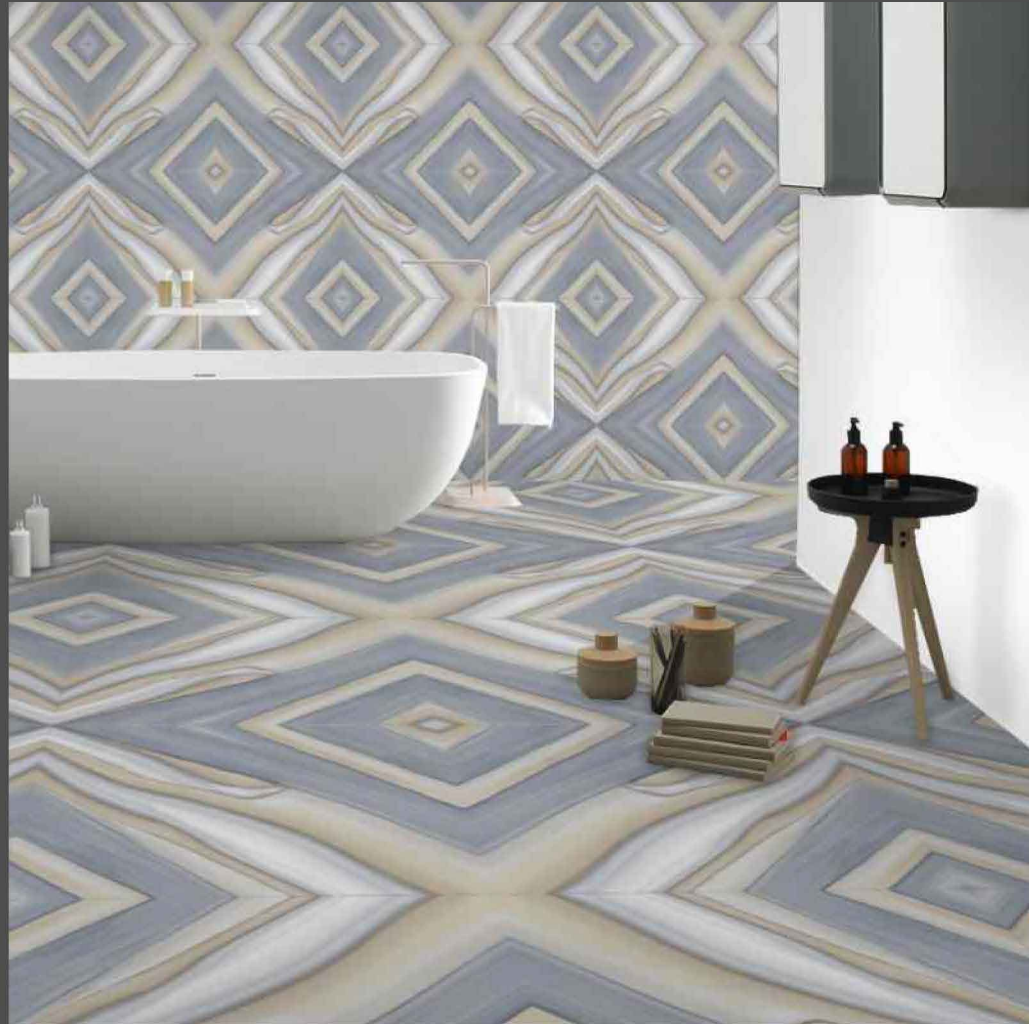

SMARTMIRROR

single face designs

SMARTMIRROR

BOOK242

SURFACE Glossy	SIZE 60x120 CM

- Eco Friendly
- Digital Printing +
- High Reflection Glaze
- Abrasion Resistance
- Imported Super Glaze
- 100% Replacement for Italian Marble
- Zero Maintenance
- Low Water Absorption
- Nano Technology
- Random Design