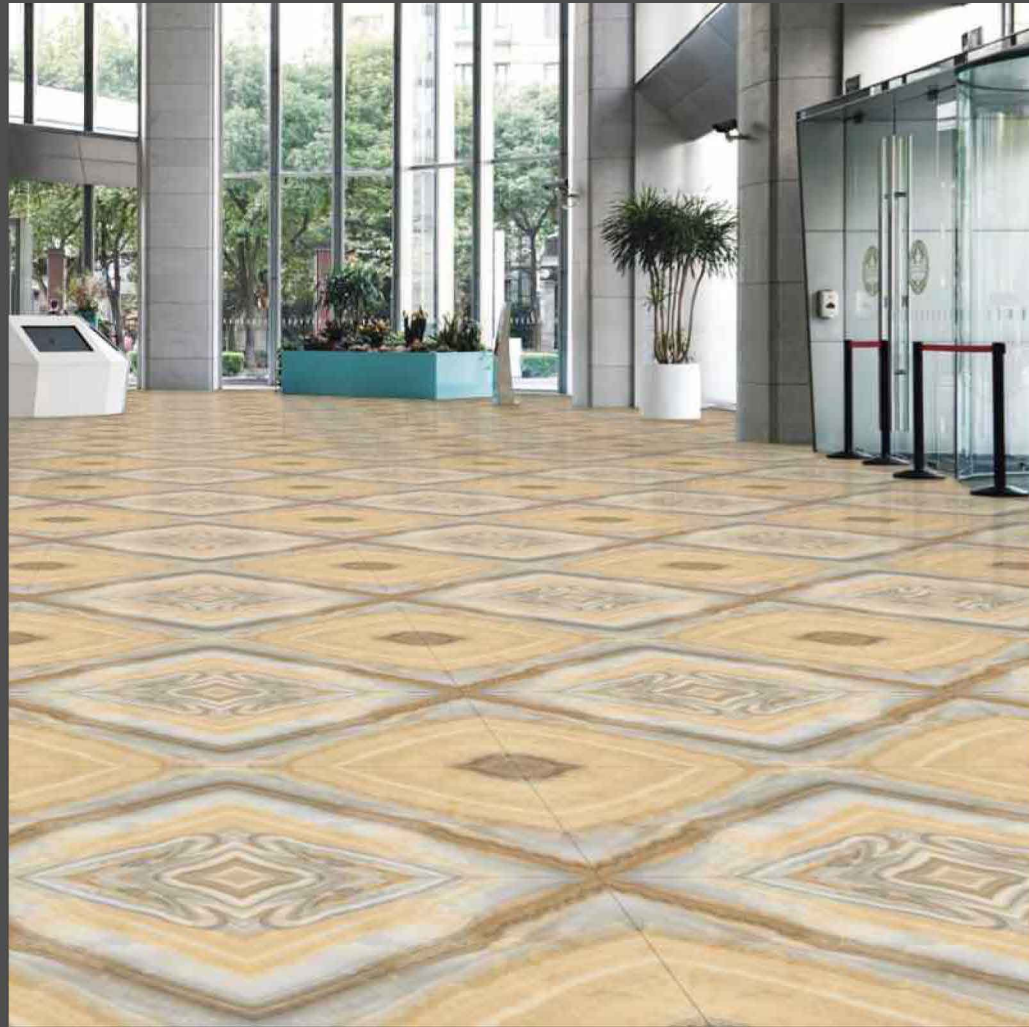

SMARTMIRROR

single face designs

SMARTMIRROR

BOOK252

SURFACE Glossy	SIZE 60x120 CM

- Eco Friendly
- Digital Printing +
- High Reflection Glaze
- Abrasion Resistance
- Imported Super Glaze
- 100% Replacement for Italian Marble
- Zero Maintenance
- Low Water Absorption
- Nano Technology
- Random Design