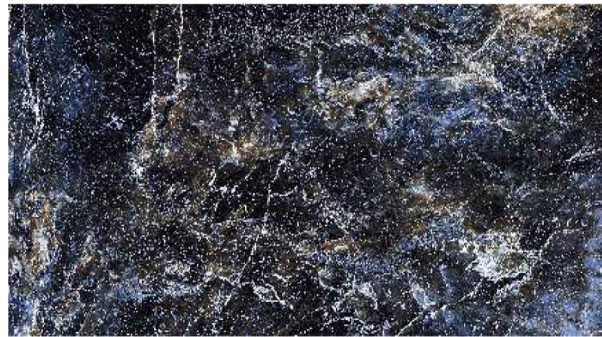

VOLCASA
INTERNATIONAL

MARQUINA FIRE

60x120 CM
H I G H G L O S S

H I G H G L O S S

Reflect

60x120 CM
H I G H G L O S S

VOLCASA INTERNATIONAL

FLINT BLUE