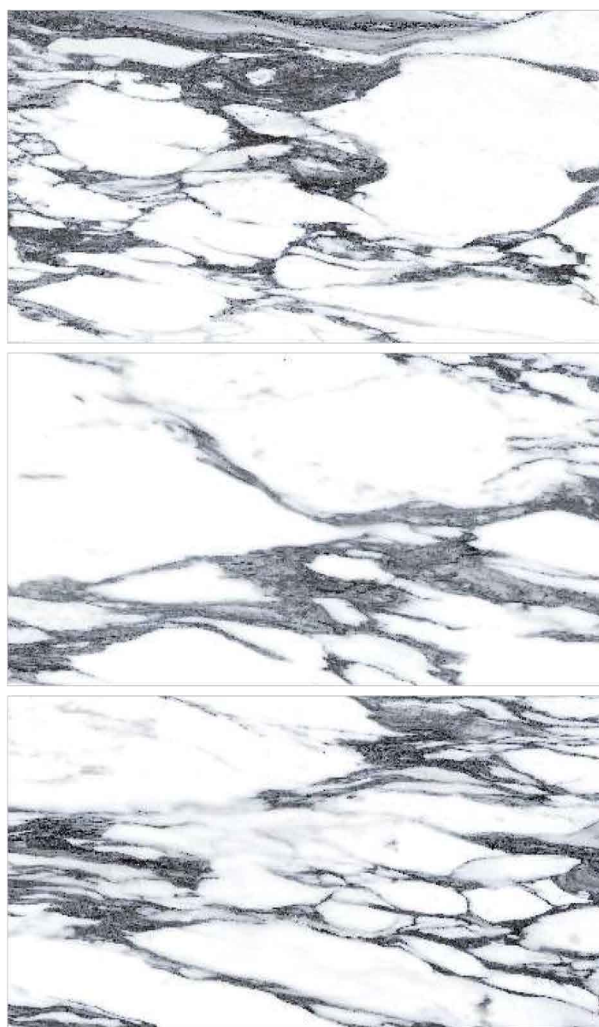

MANYA WHITE

60x120 CM
H I G H G L O S S

H I G H G L O S S

Reflect

H I G H G L O S S

VOLCASA
INTERNATIONAL

MANYA BROWN

60x120 CM
H I G H G L O S S