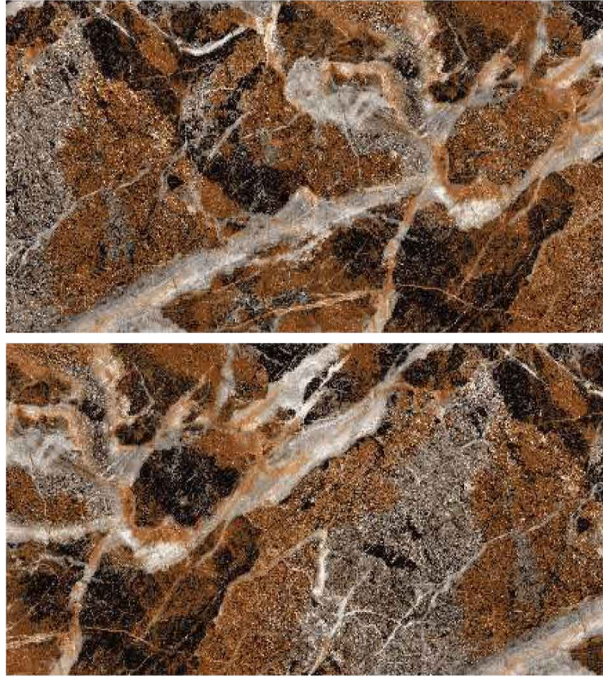

H I G H G L O S S
Reflect
REFLECT

VOLCASA
INTERNATIONAL

LOMEZ BROWN

60x120 CM
H I G H G L O S S