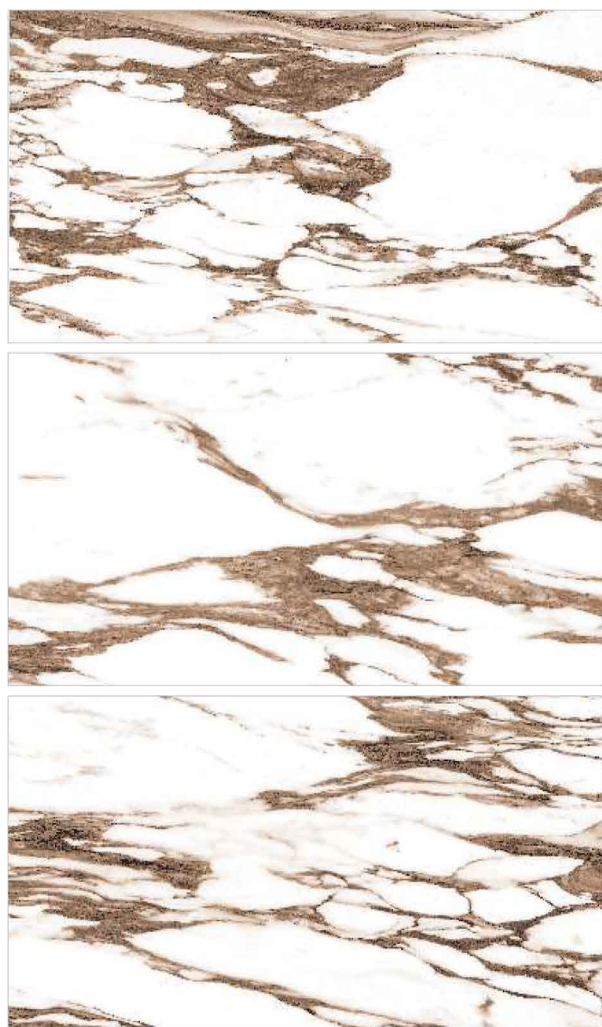

MANYA WHITE

60x120 CM
H I G H G L O S S

H I G H G L O S S

Reflect

H I G H G L O S S

VOLCASA
INTERNATIONAL

MANYA BROWN

60x120 CM
H I G H G L O S S