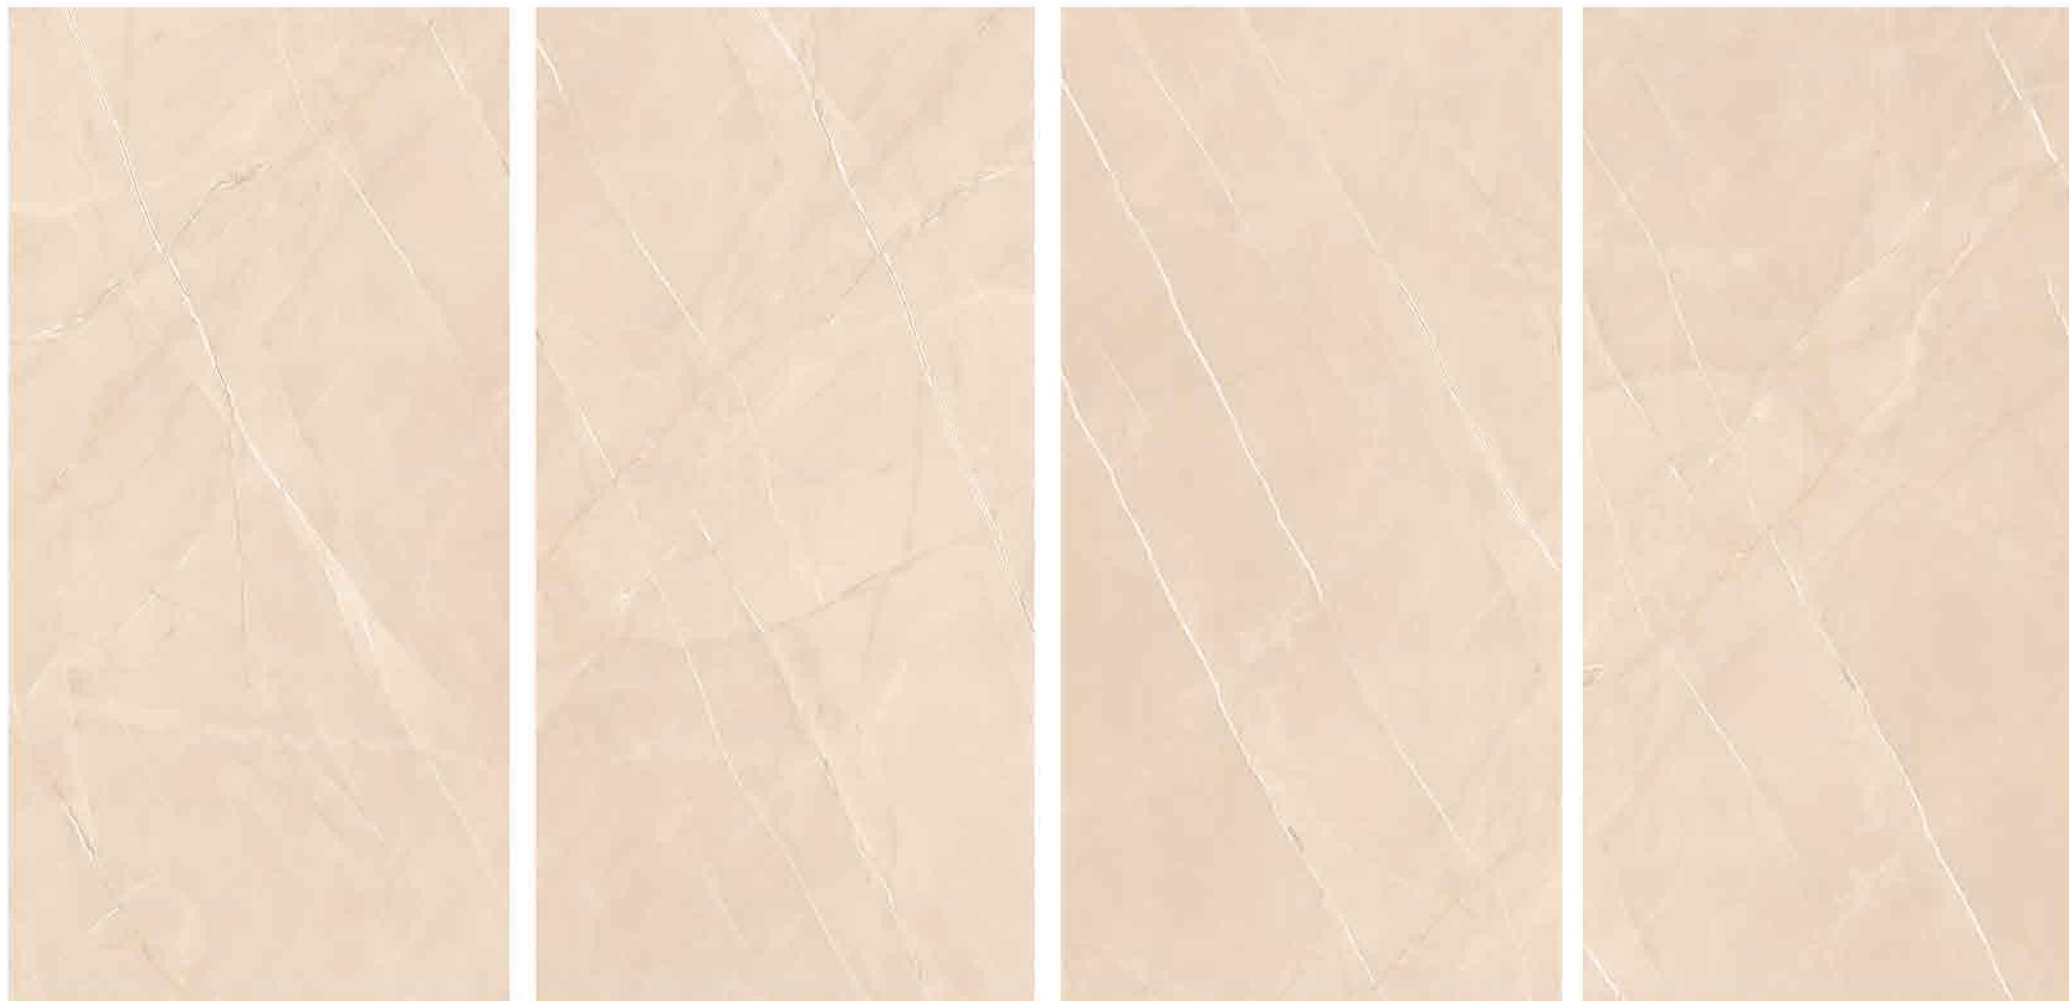

Imperial Pearl

SURFACE
Glossy

SIZE
60x120 CM

RANDOMS
4

Eco-Friendly

Digital Printing +

High Reflection Glass

Abrasion Resistance

Imperial Super Glass

100% Replacement
for Italian Marble

Zero Maintenance

Low Water Absorption

Nano Technology

Random Design