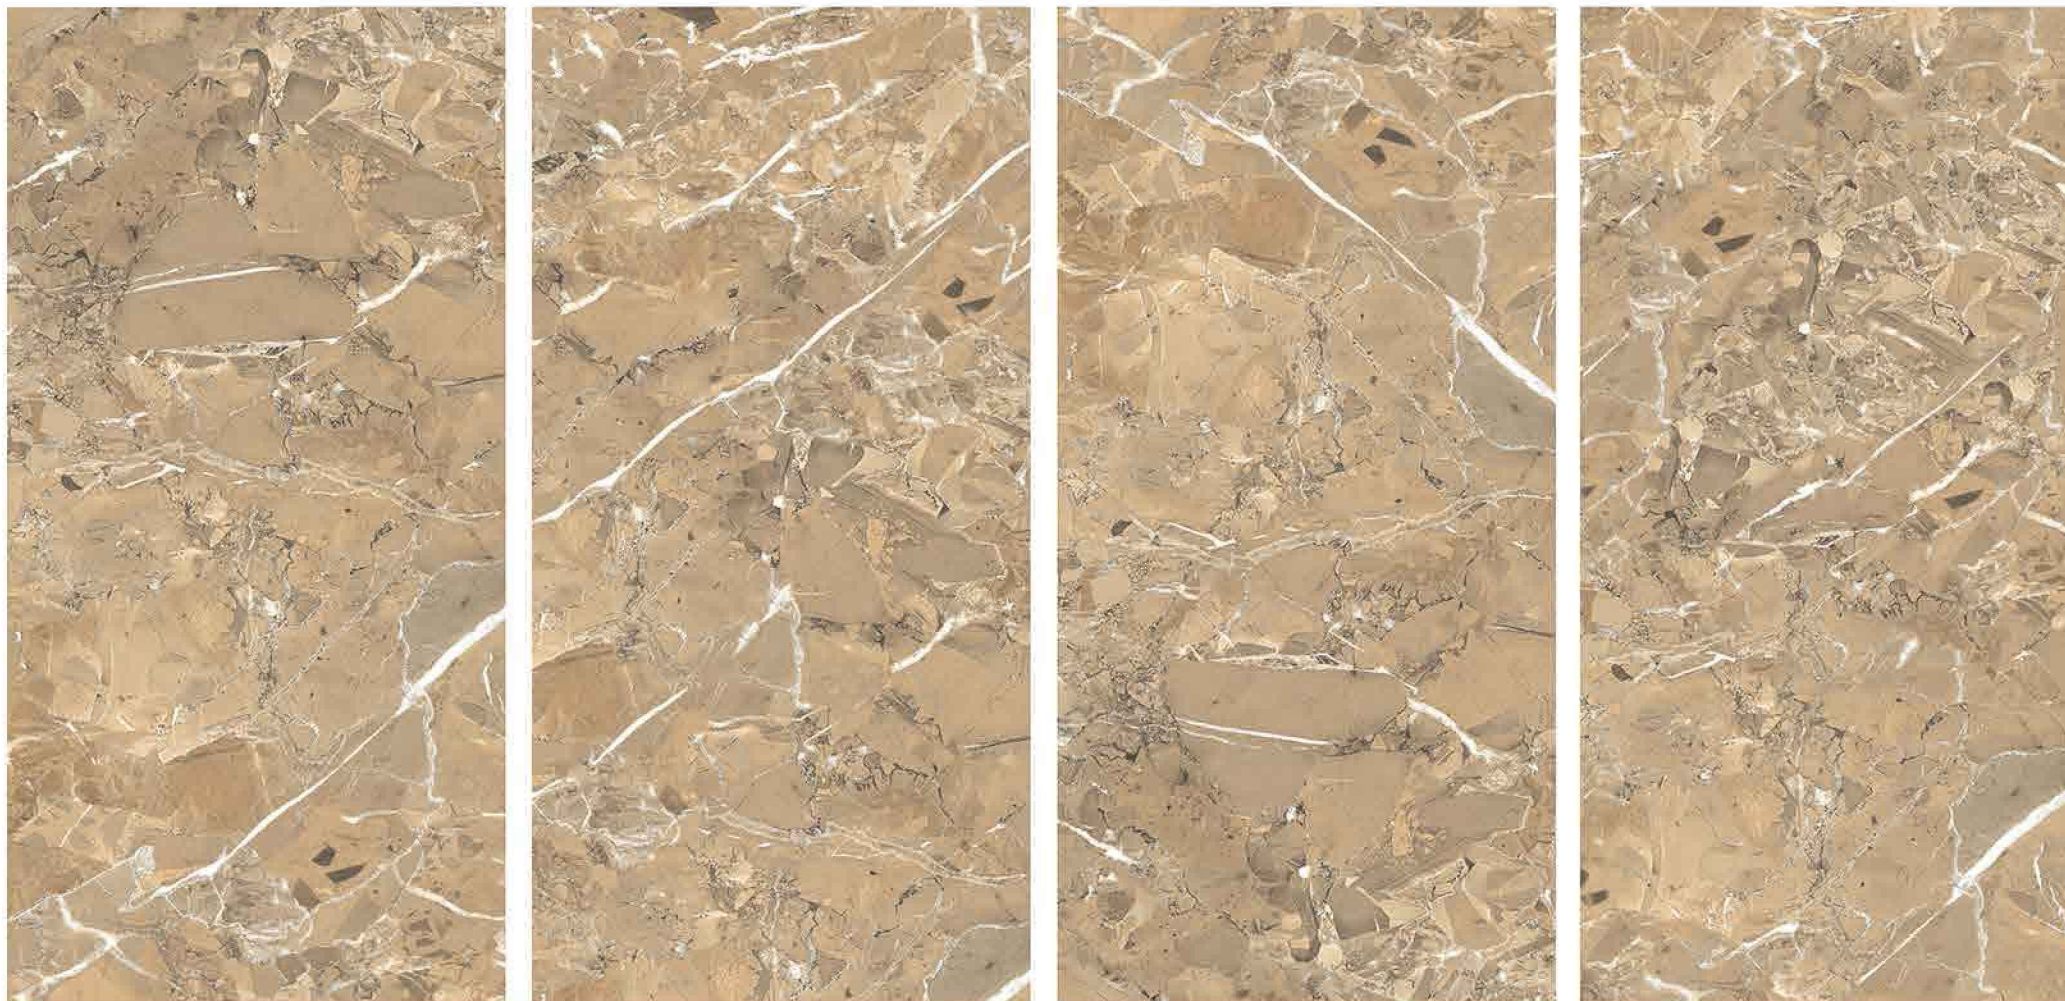

Imported Super Glaze

100% Replacement
for Italian Marble

Zero Maintenance

Low Water Absorption

Nano-Technology

Random Design

Cartian Beige

SURFACE
Glossy