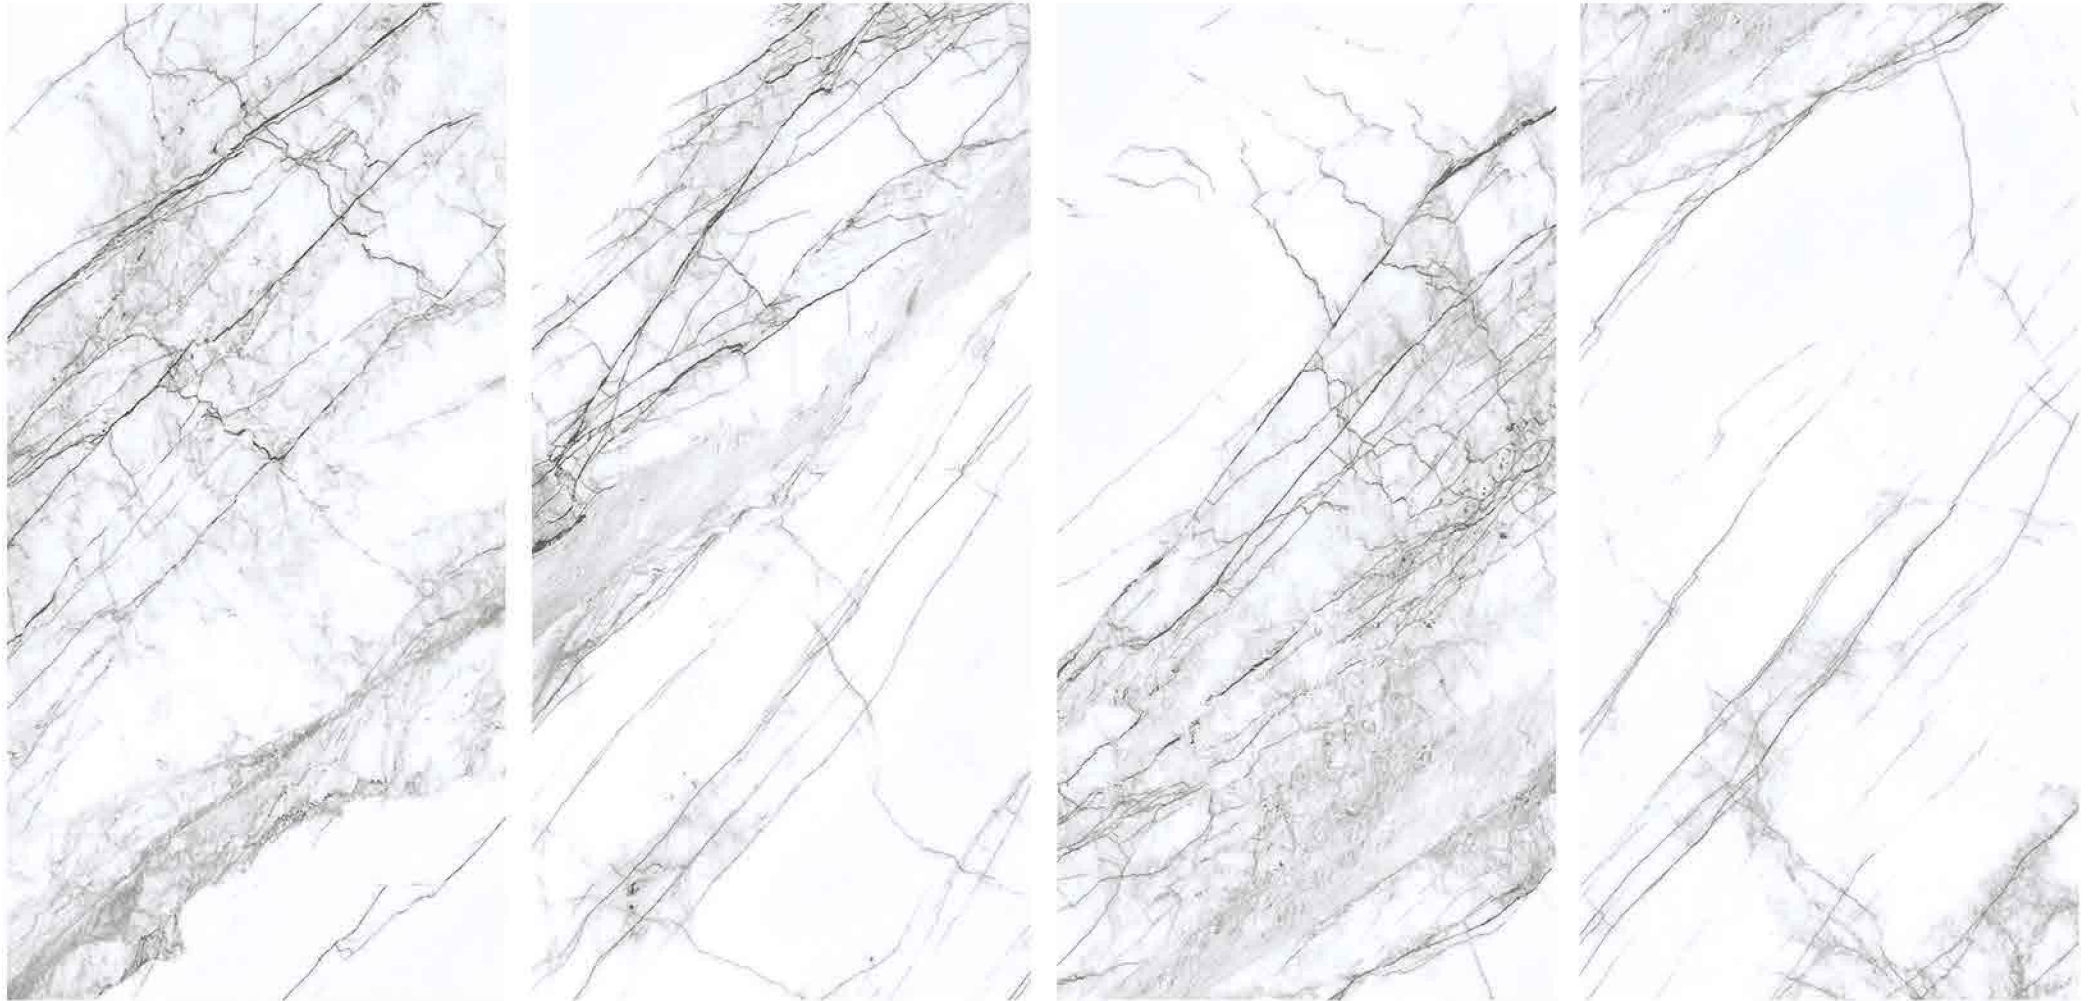

Nano-Technology

Random Design

Costa White

SURFACE Glossy	SIZE 60x120 CM	RANDOMS 3
--------------------------	--------------------------	---------------------

- Eco Friendly
- Digital Printing
- High Reflection Glaze
- Abrasion Resistance
- Imported Super Glaze
- 100% Replacement for Italian Marble
- Zero Maintenance
- Low Water Absorption
- Nano Technology
- Random Design