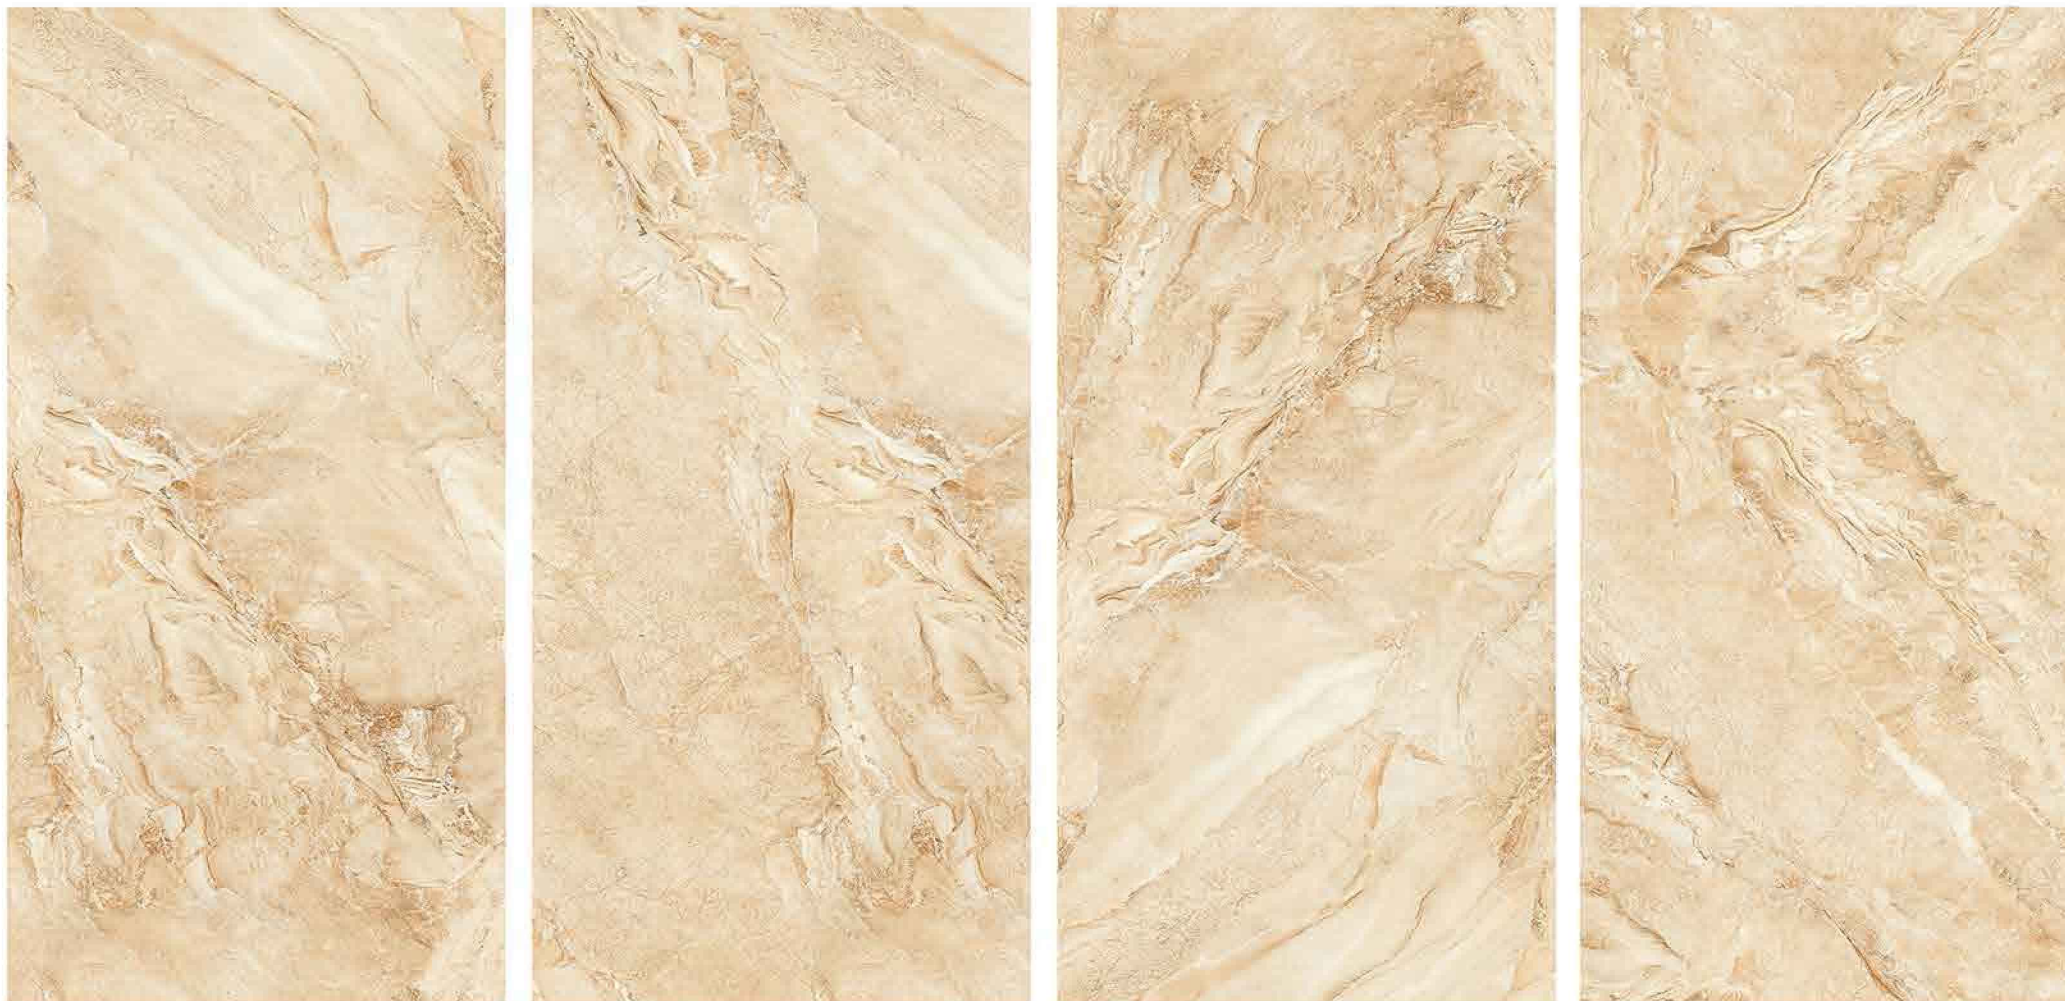

ALASKA DARK

SURFACE
Glossy

SIZE
60x120 CM

RANDOMS
3

Eco-Friendly

Digital Printing **

High Reflection Glaze

Abrasion Resistance

Imported Super Glaze

100% Replacement
for Italian Marble

Zero Maintenance

Low Water Absorption

Nano Technology

Random Design