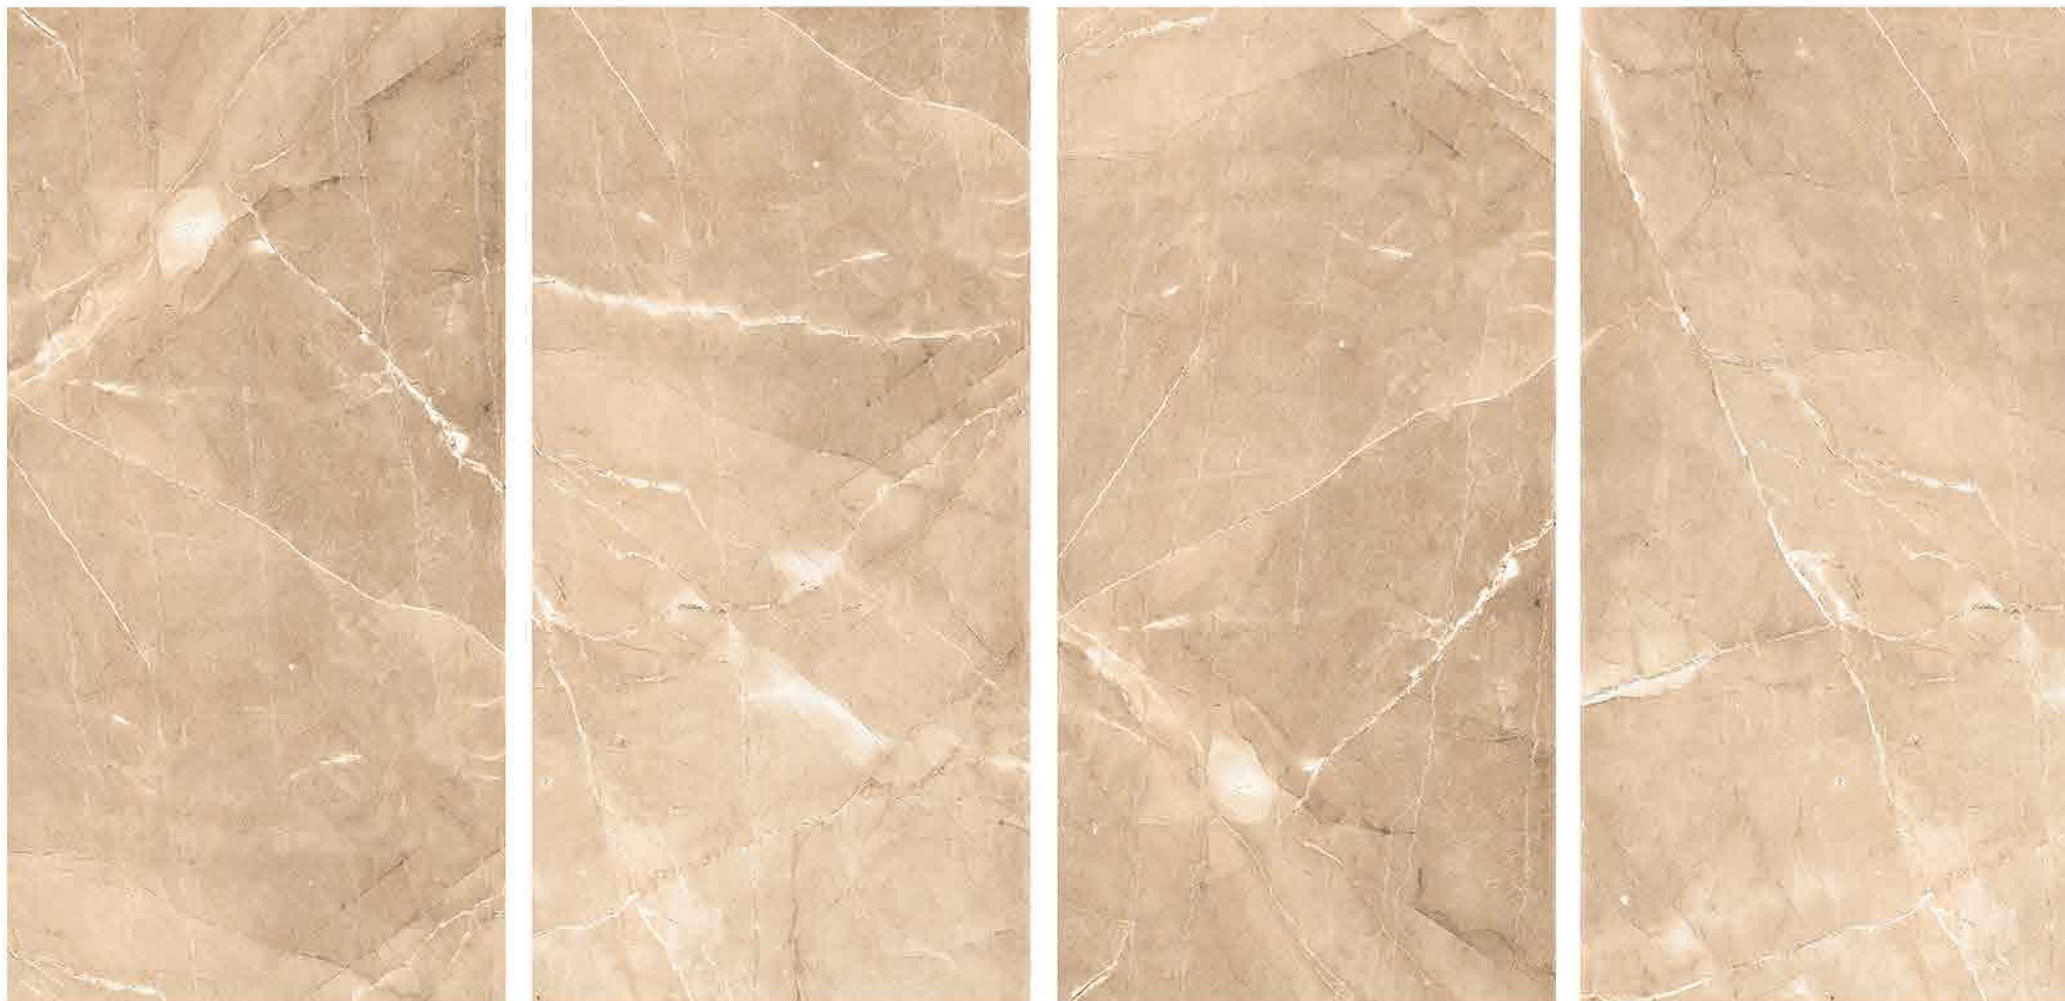

Imperfect Super Glass

100% Replacement
for Italian Marble

Zero Maintenance

Low Water Absorption

Nano Technology

Random Design

PULPIS BEIGE

SURFACE
Glossy