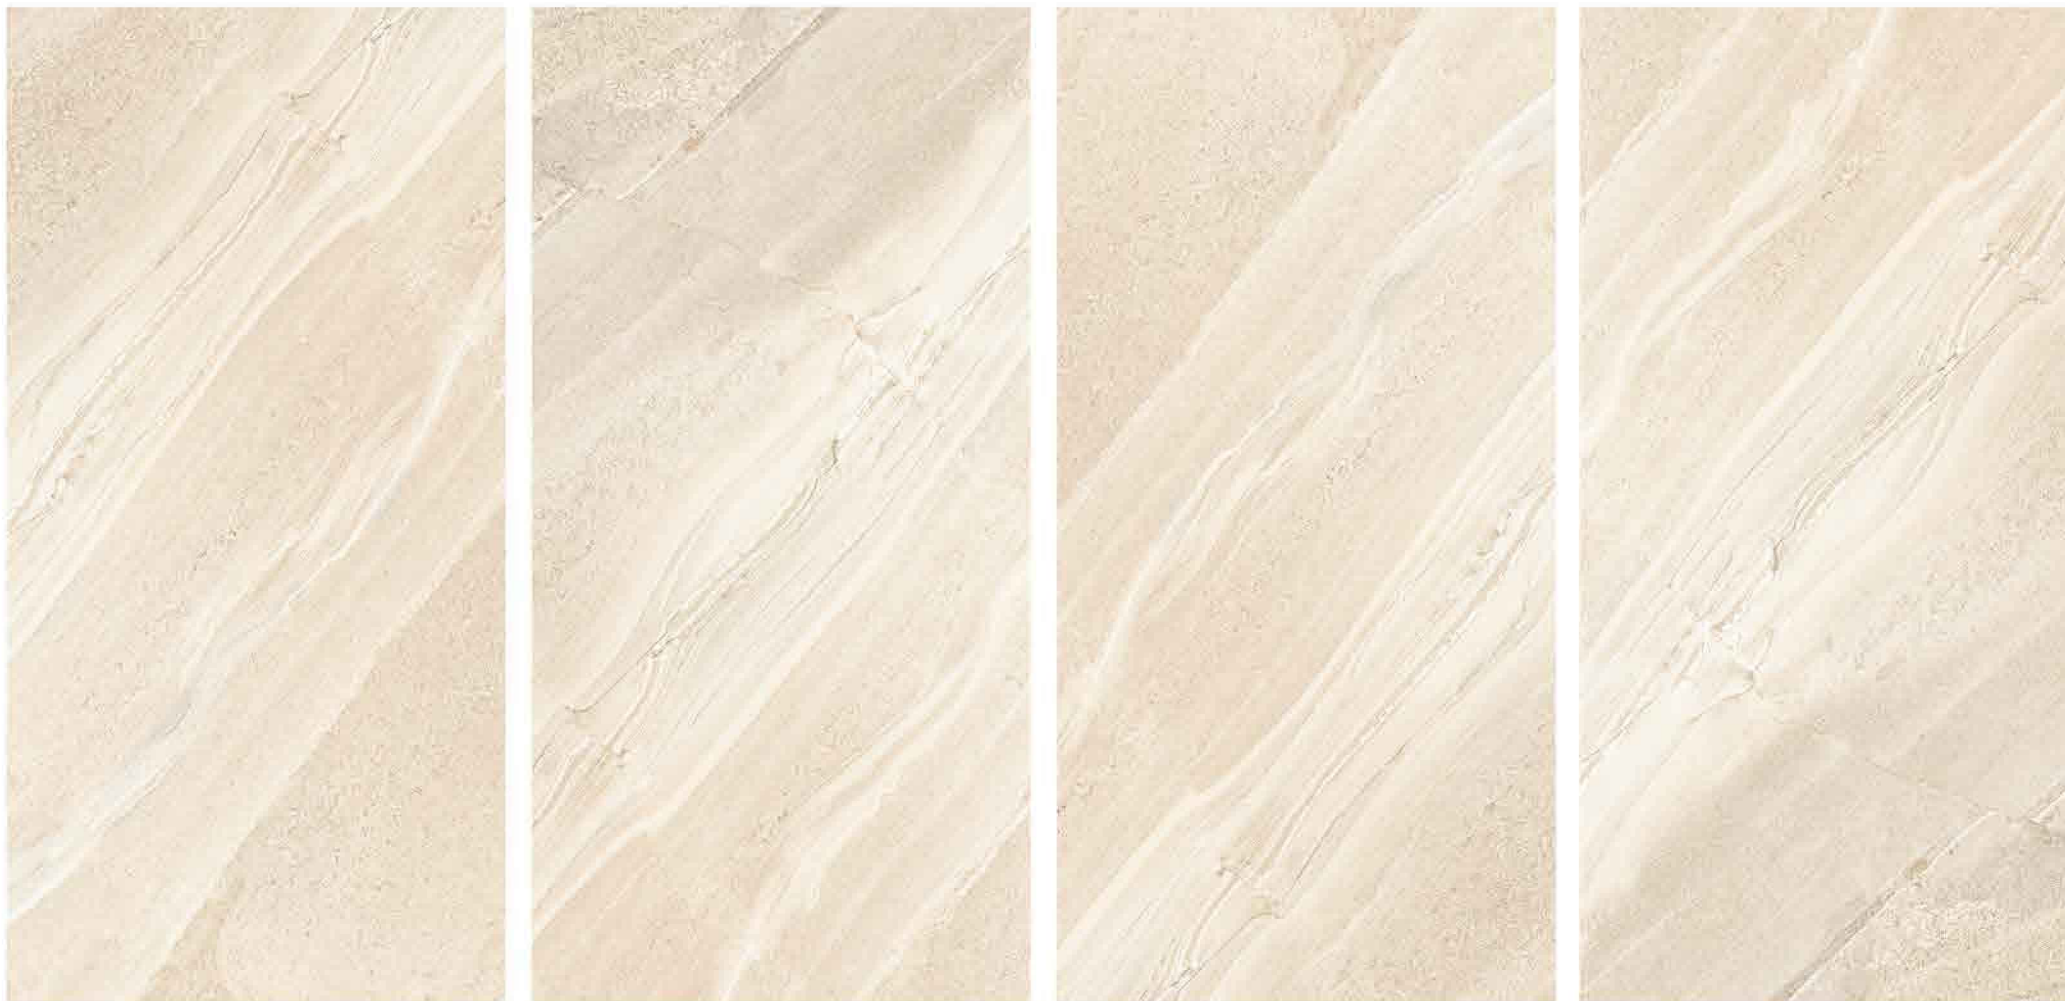

ocean ivory

SURFACE Glossy	SIZE 60x120 CM	RANDOMS 2

- Eco-Friendly
- Digital Printing
- High Reflection Glass
- Abrasion Resistance
- Impermeable Super Glass
- 100% Replacement for Italian Marble
- Zero Maintenance
- Low Water Absorption
- Nano Technology
- Random Design