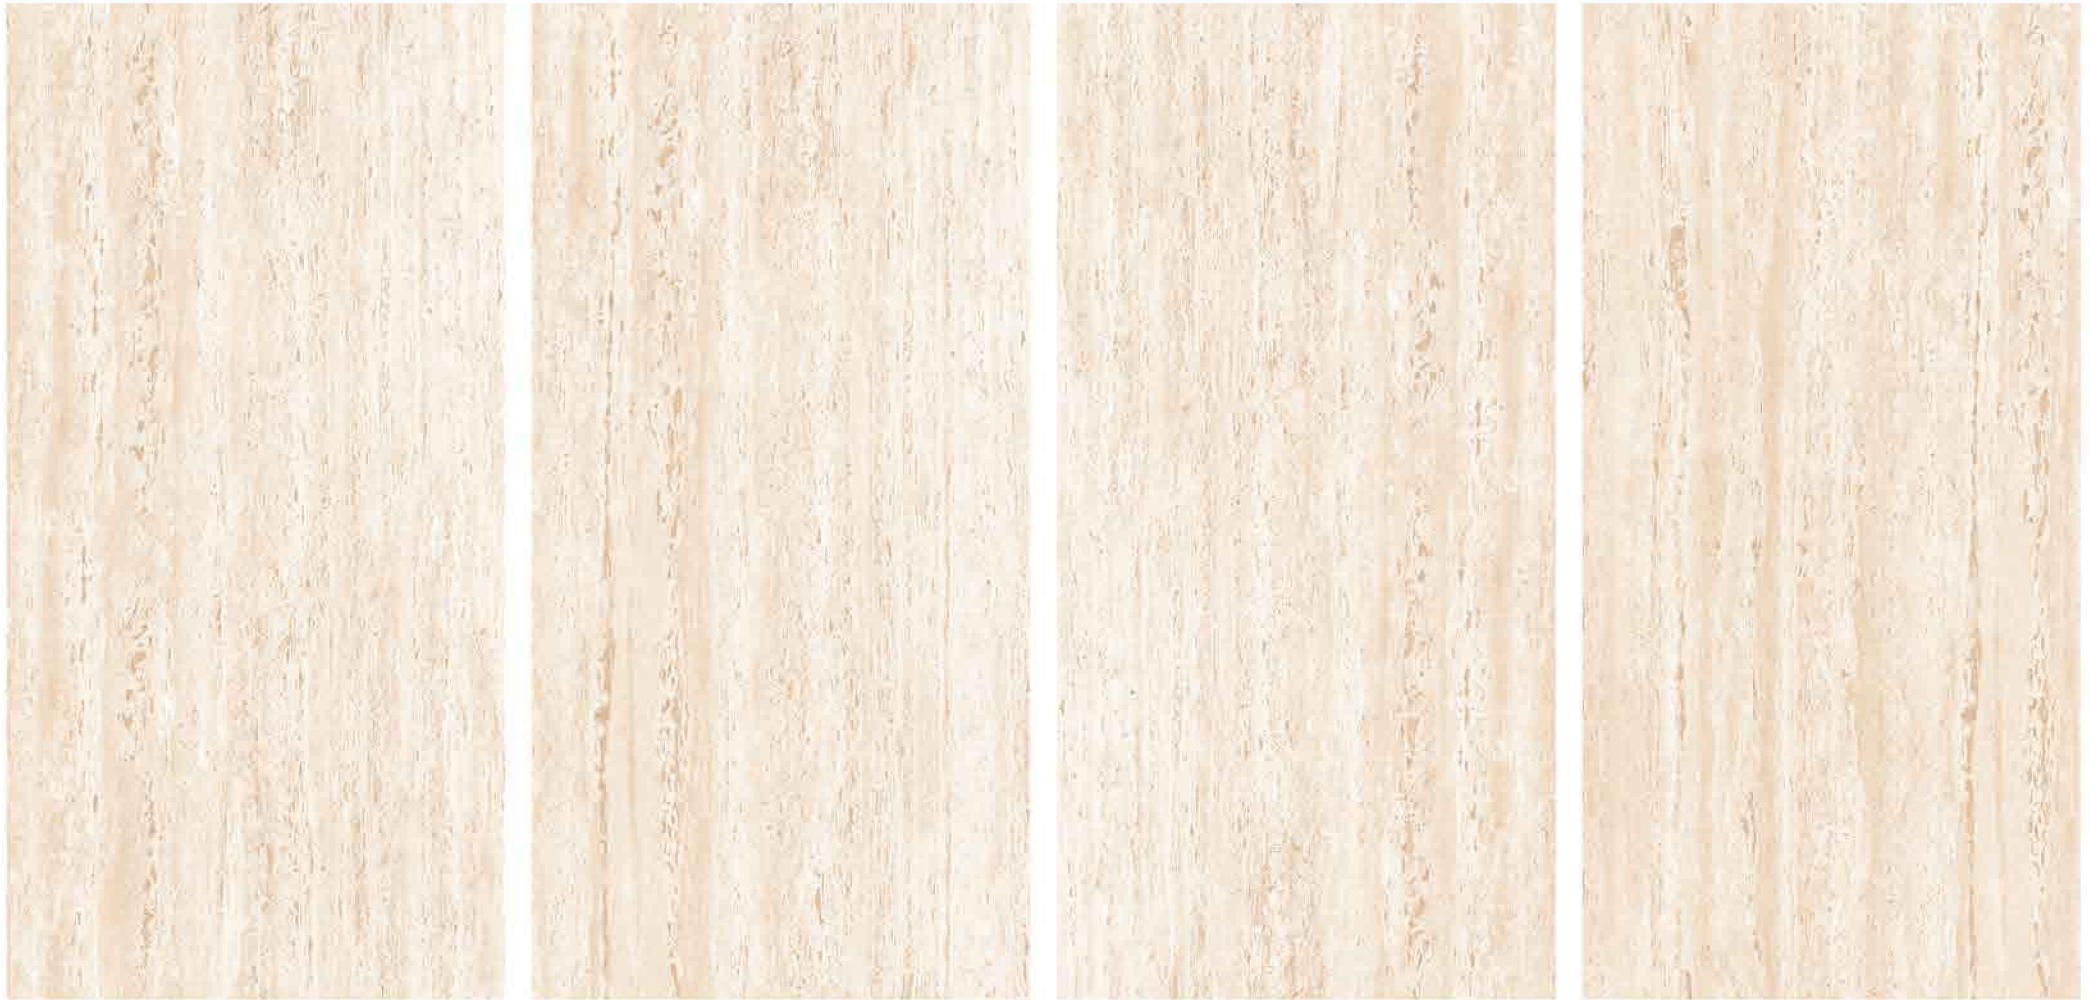

Abrasion Resistance

Imported Super Glaze

100% Replacement for Italian Marble

Zero Maintenance

Low Water Absorption

Nano-Technology

Random Design

Salvador Ivory