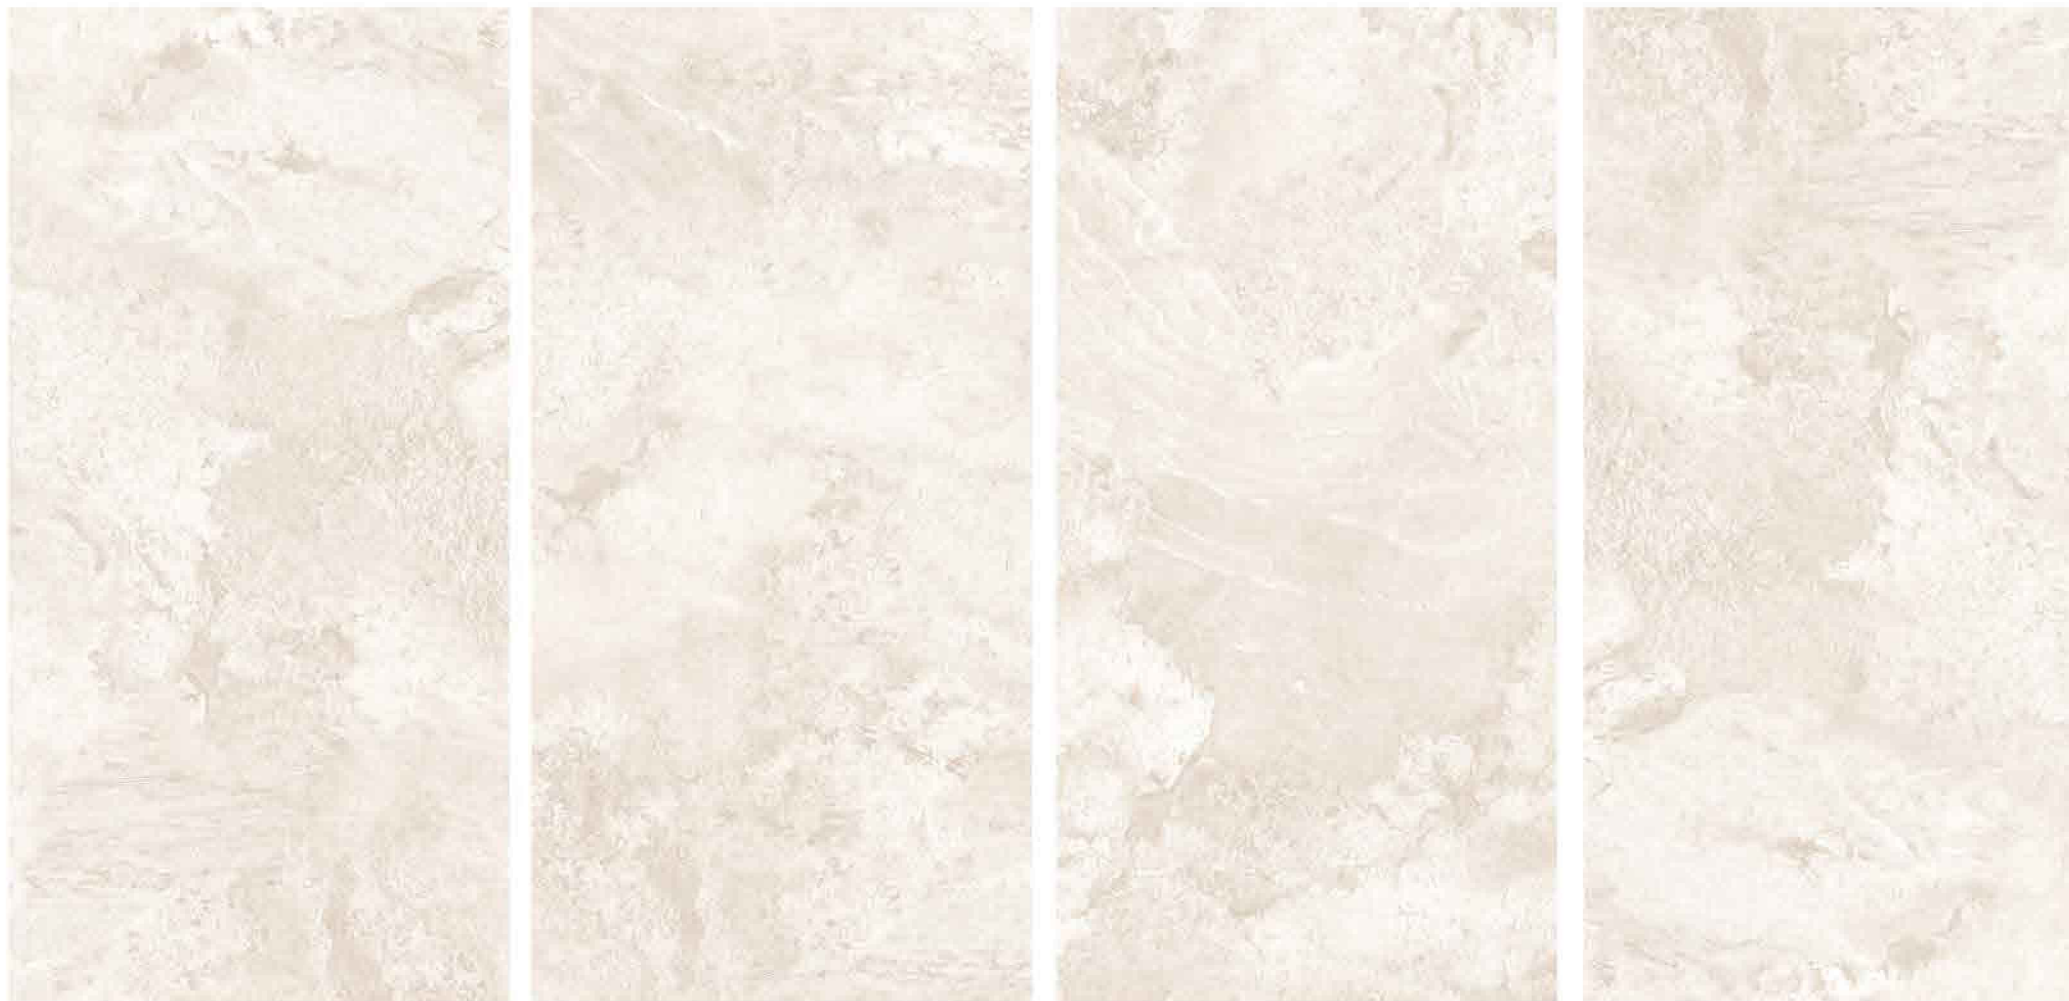

100% Replacement for Italian Marble

Zero Maintenance

Low Water Absorption

Nano Technology

Random Design

SONVIL CREMA

<p>SURFACE Glossy</p>	<p>SIZE 60x120 CM</p>	<p>RANDOMS 3</p>
----------------------------------	----------------------------------	-----------------------------