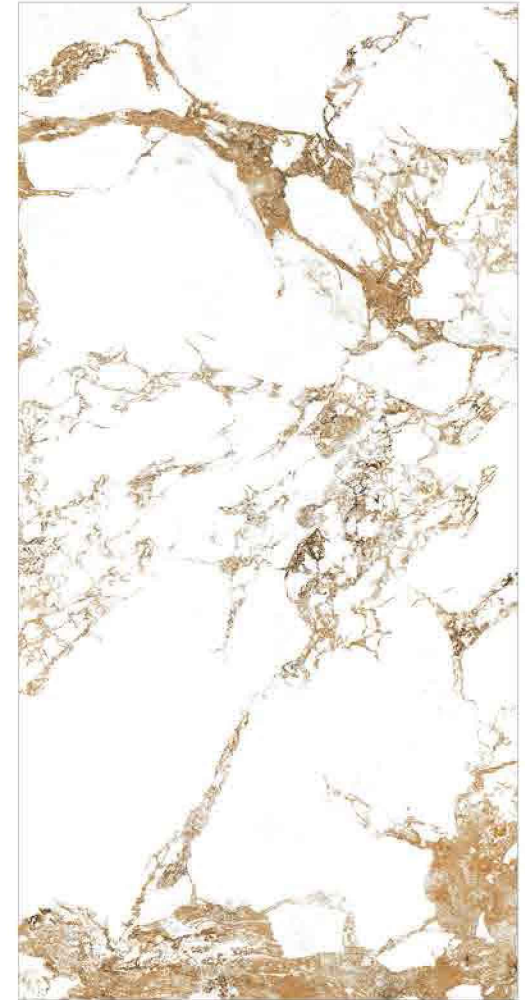

Marblelous Gold

SURFACE Glossy	SIZE 60x120 CM	RANDOMS 4

Eco-Friendly

Digital Printing

High Reflection Glass

Abrasion Resistance

Imperfect Super Glass

100% Replacement for Italian Marble

Zero Maintenance

Low Water Absorption

Nano Technology

Random Design