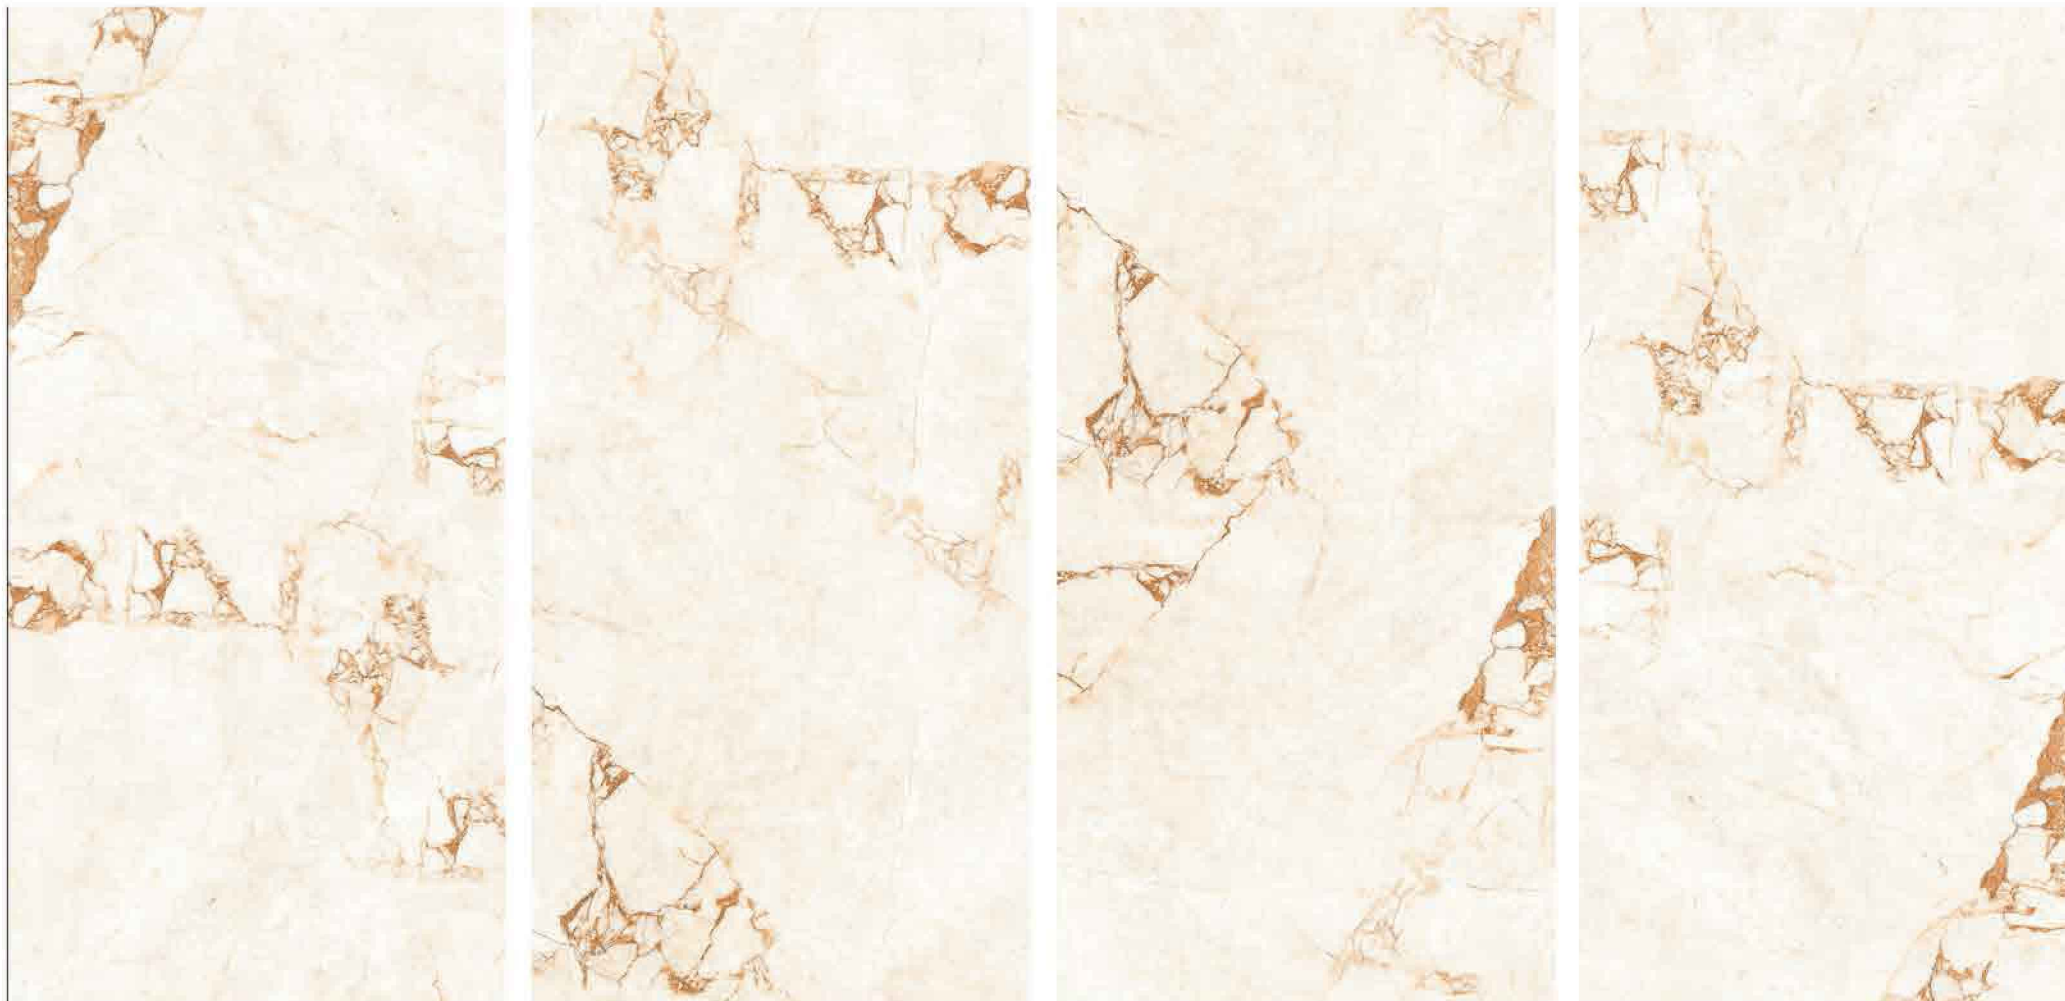

Royal Cilia

SURFACE Glossy	SIZE 60x120 CM	RANDOMS 3

- Eco-Friendly
- Digital Printing
- High Reflection Glass
- Abrasion Resistance
- Imperial Super Glass
- 100% Replacement for Italian Marble
- Zero Maintenance
- Low Water Absorption
- Nano Technology
- Random Design