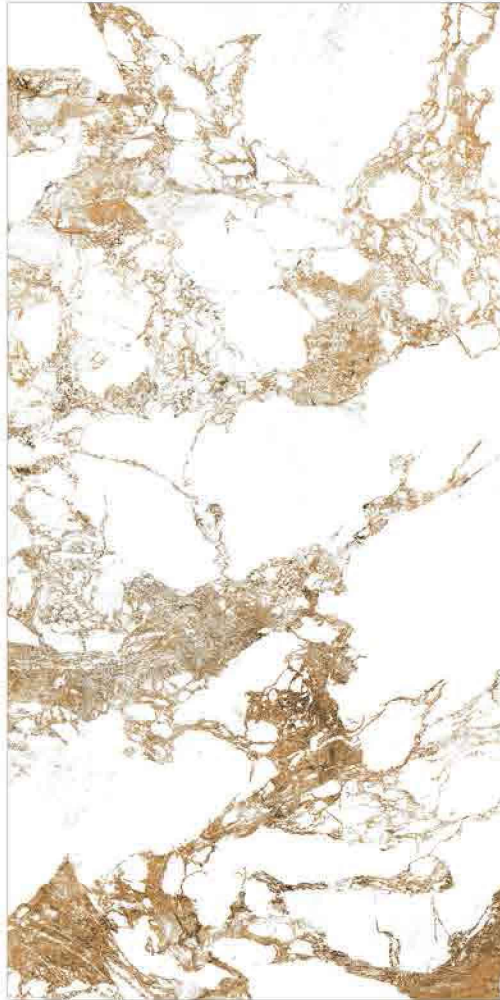

Marblelous Gold

SURFACE Glossy	SIZE 60x120 CM	RANDOMS 4

Eco-Friendly

Digital Printing

High Reflection Glass

Abrasion Resistance

Imperfect Super Glass

100% Replacement for Italian Marble

Zero Maintenance

Low Water Absorption

Nano Technology

Random Design