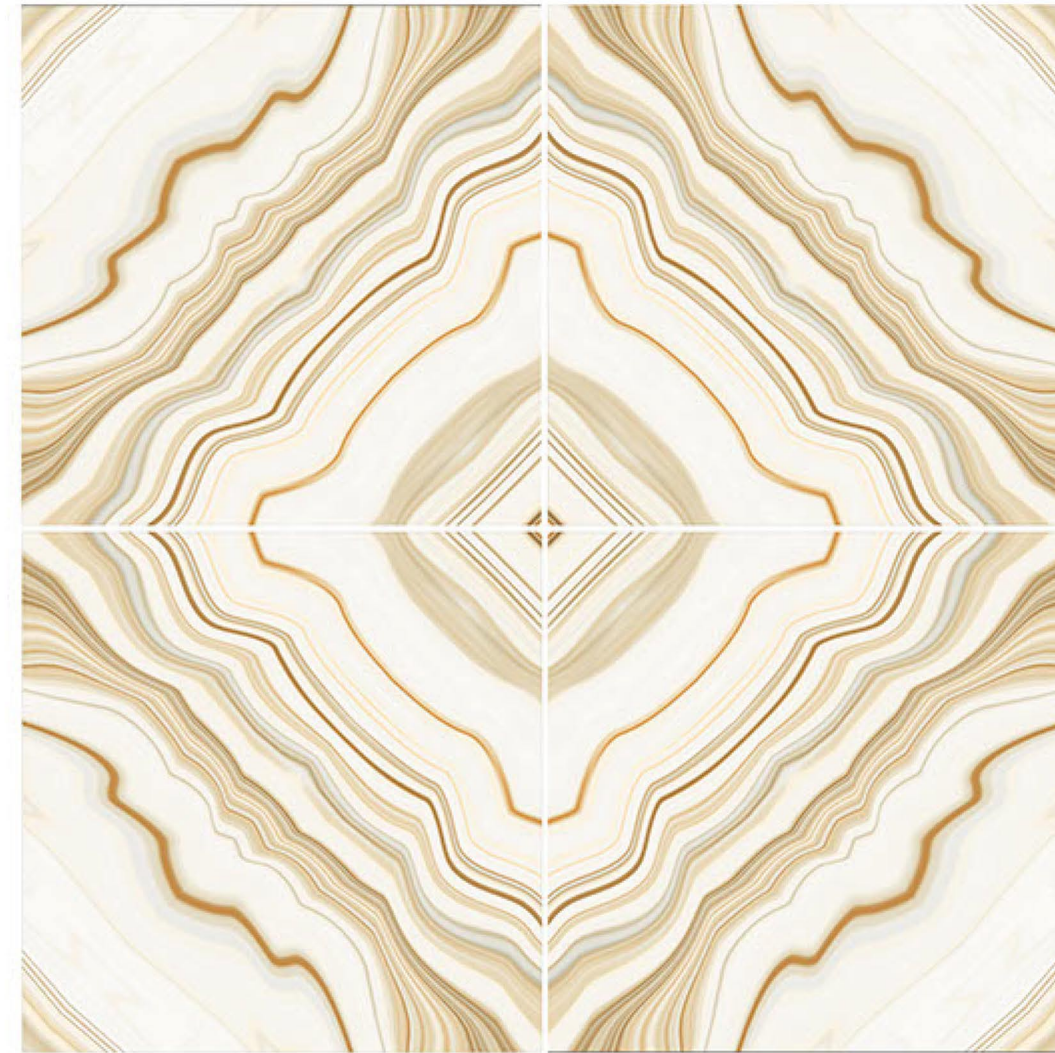

GLAZED
VITRIFIED
TILES

POLISHED FINISH 600x600 mm

POLISHED FINISH 600x600 mm

BOOK MATCH

BL-019

BL-019

BL-016

BL-016