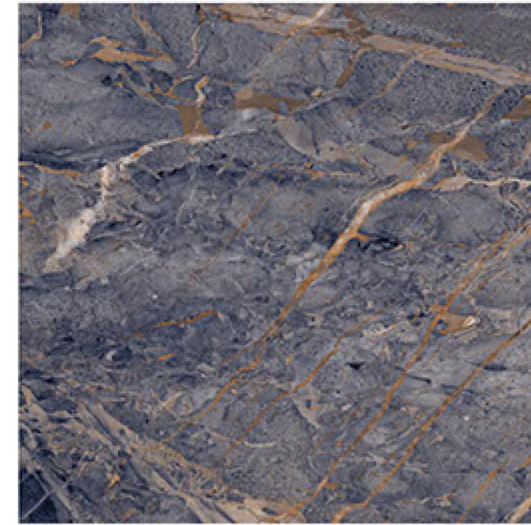

PANARIA BLUE