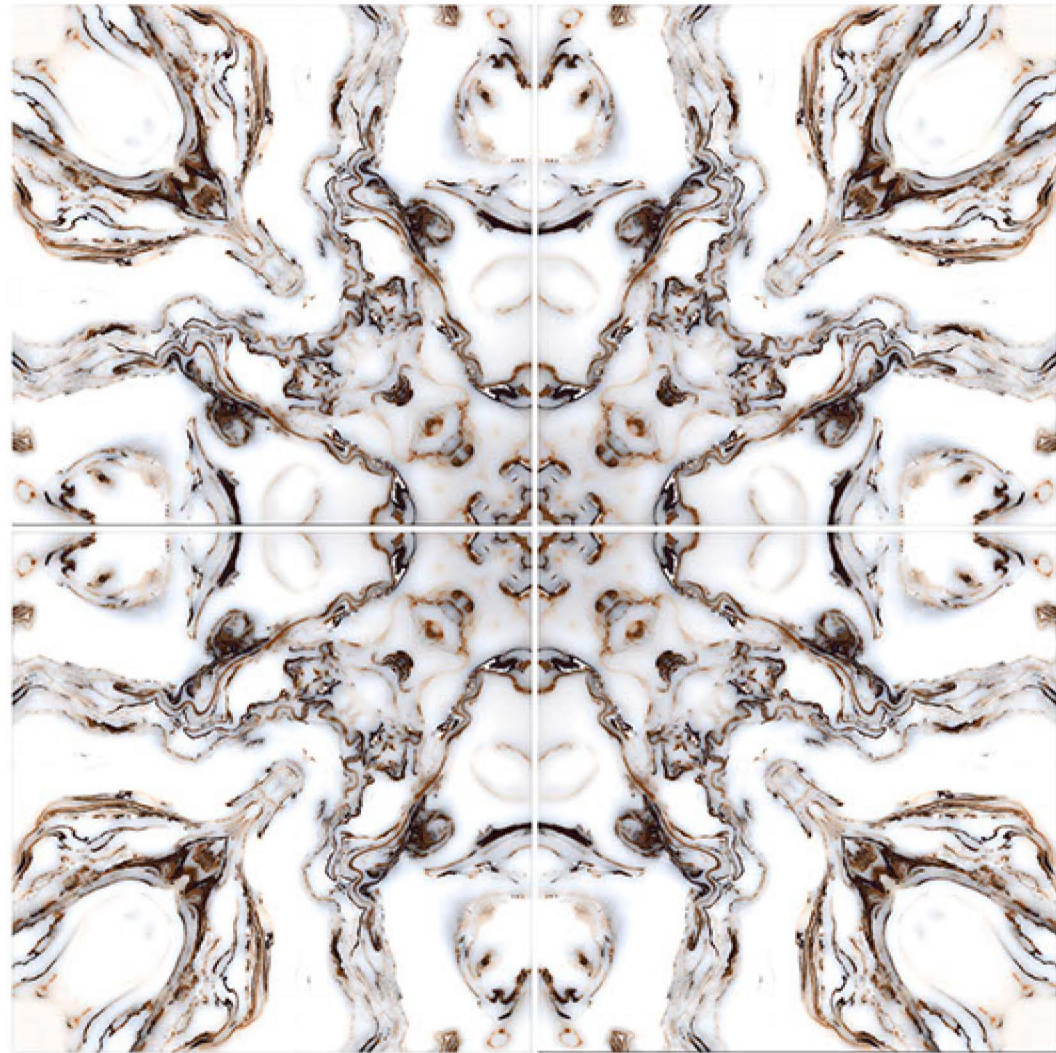

GLAZED
VITRIFIED
TILES

POLISHED FINISH 600x600 mm

POLISHED FINISH 600x600 mm

BOOK MATCH