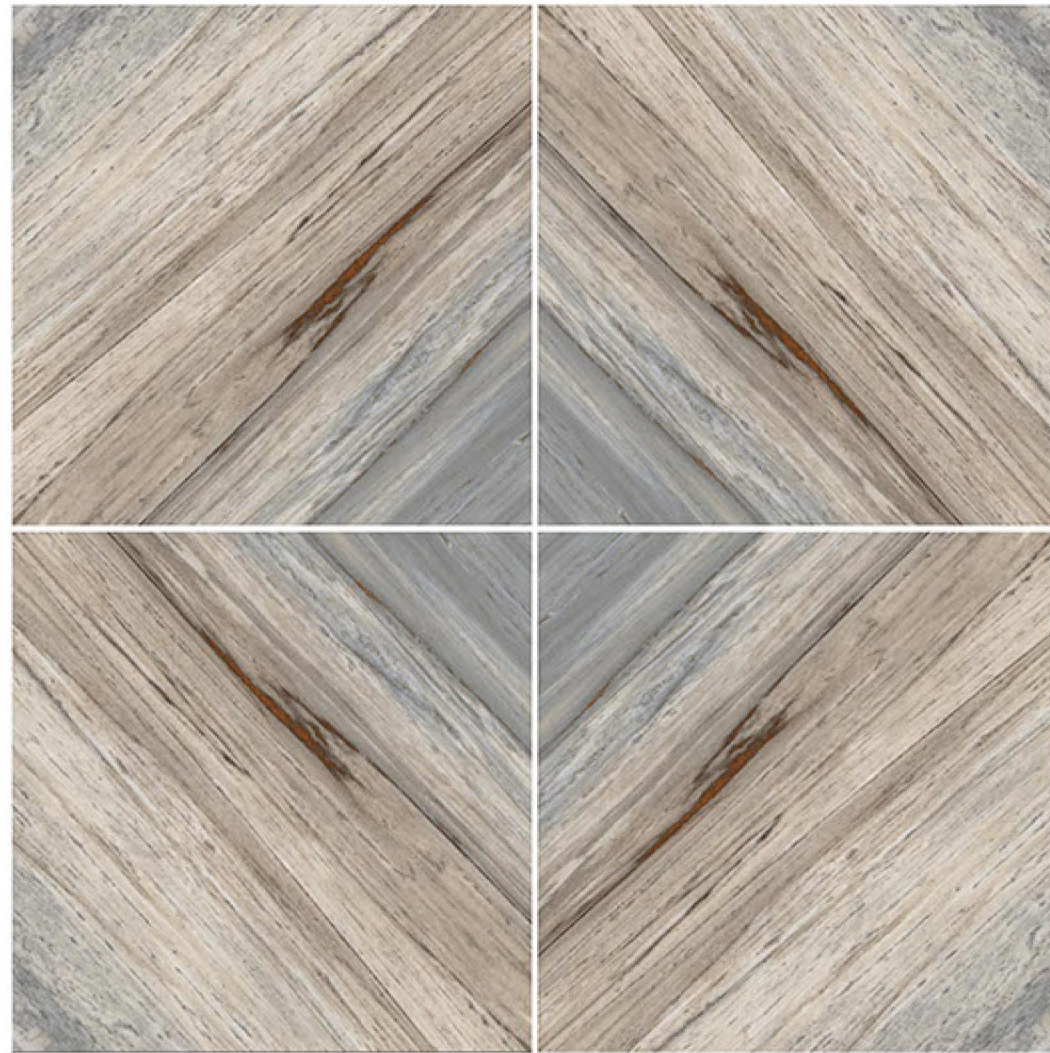

GLAZED
VITRIFIED
TILES

POLISHED FINISH 600x600mm

POLISHED FINISH 600x600mm

BOOK MATCH

BL-001