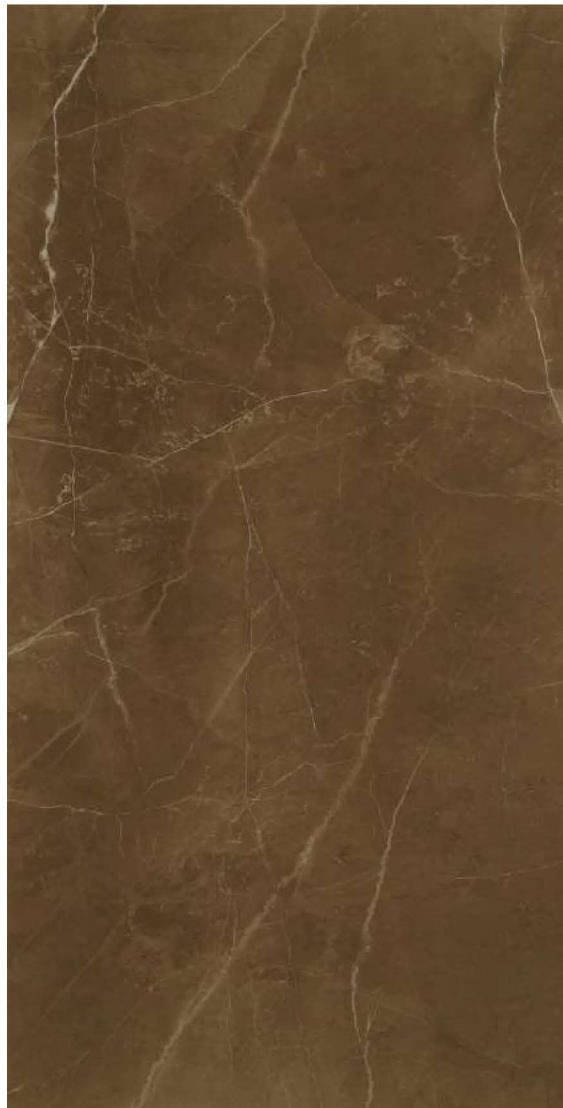

## AMANI MARBLE DARK GREY

120X120CM

90X180CM & 80X160CM

HIGH GLOSSY

120X240CM