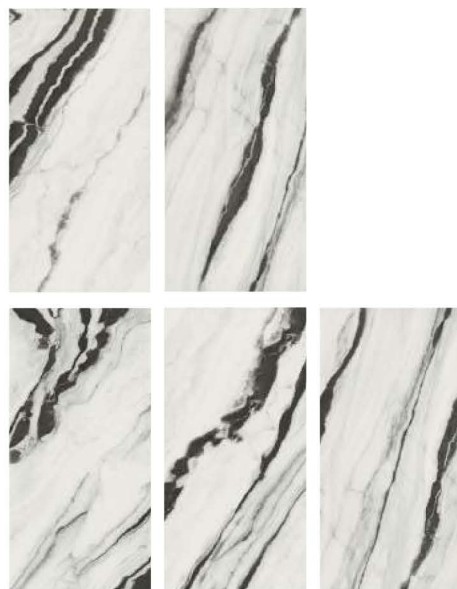

PANDA MARBLE