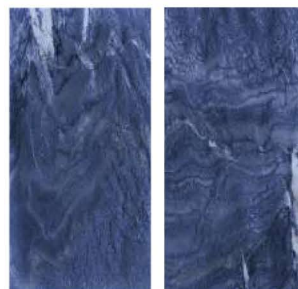

120X240CM

HIGH GLOSSY

BAHIA WAVE

HIGH GLOSS

A highly reflective and super intense color effect surface with ultimate reflection degree of nearly 95%, highest in polished porcelain tiles.

120X120CM

90X180CM & 80X160CM