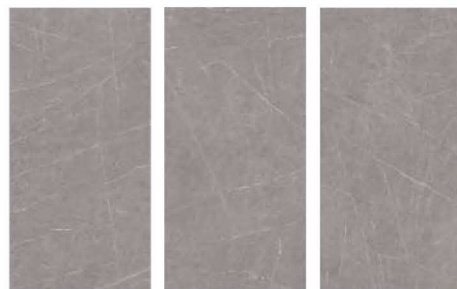

PIETRA GREY

120X120CM