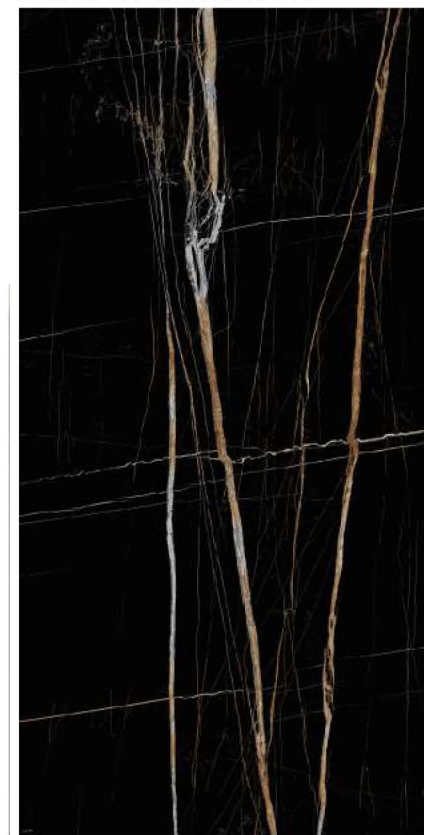

## BLACK BEAUTY

120X120CM

90X180CM & 80X160CM

HIGH GLOSSY

PORTORO MARBLE  
VARIANTS:  
PORTOVENERE MARBLE

WALL  
PORTOVENERE MARBLE

120X240CM