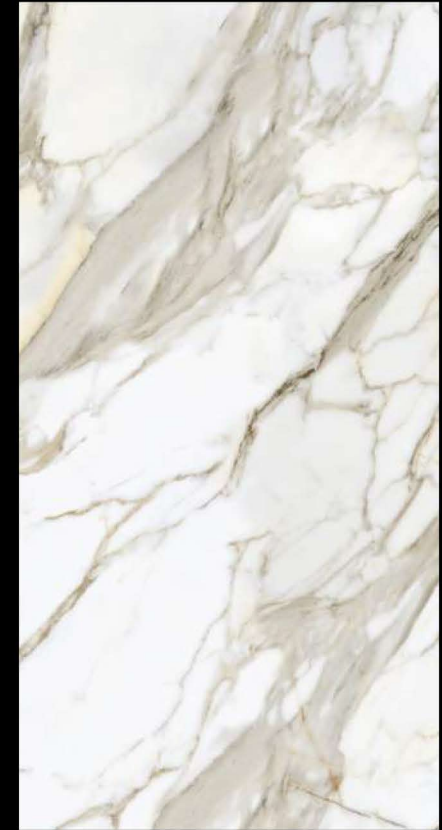

90X180CM & 80X160CM